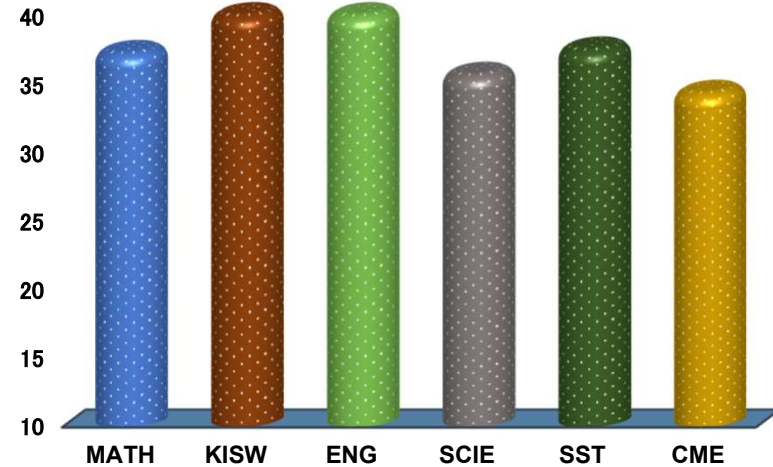

ABBEY

REGION: MTWARA

SCHOOL AVERAGE

37.8

DISTRICT: MASASI

SUBJECT AND GRADE PERFORMANCE ANALYSIS

SUBJECT RANKING

KISWAHILI	41.9	84%	1
ENGLISH	40.2	80%	2
SOCIAL STUDIES	37.5	75%	3
MATHEMATICS	37.3	75%	4
SCIENCE	35.7	71%	5
CIVIC AND MORAL EDUCATION	34.4	69%	6

SUBJECT GRADE ANALYSIS

SUBJECT/GRADE	A	B	C	D	F
MATHEMATICS	19	21	10	1	0
KISWAHILI	34	15	2	0	0
ENGLISH	28	18	5	0	0
SCIENCE	16	18	17	0	0
SOCIAL STUDIES	17	26	8	0	0
CIVIC AND MORAL	9	27	13	2	0

OVERALL GRADE ANALYSIS

A	17	51	21%
B	30		37%
C	4		5%
D	0		0%
F	0		0%

CHART SUBJECT ANALYSIS

BOYS VS GIRLS PERFORMANCE

	SAT		SAT	51
	28		23	
	37%		39%	

REGISTERED	51	100%
SEATED	51	100%
ABSENTEES	0	0%
PASSED	51	100%
FAILED	0	0%