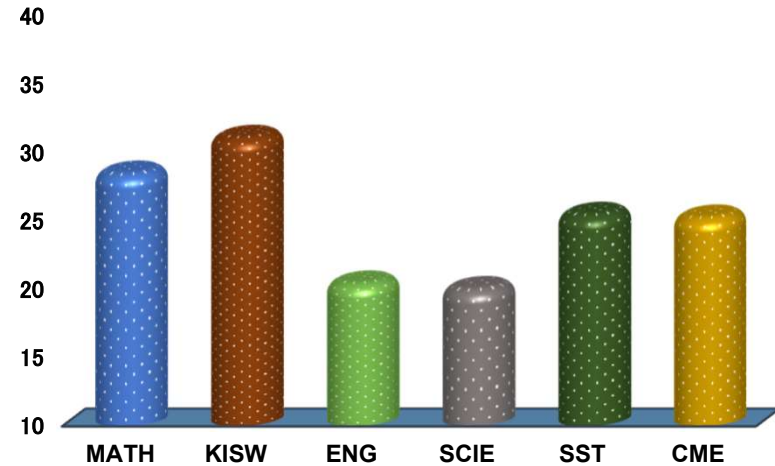

AHADI

REGION: TANGA

SCHOOL AVERAGE

25.1

DISTRICT: HANDENI

SUBJECT AND GRADE PERFORMANCE ANALYSIS

SUBJECT RANKING

KISWAHILI	31.0	62%	1
MATHEMATICS	28.4	57%	2
SOCIAL STUDIES	25.4	51%	3
CIVIC AND MORAL EDUCATION	25.2	50%	4
ENGLISH	20.4	41%	5
SCIENCE	20.0	40%	6

SUBJECT GRADE ANALYSIS

SUBJECT/GRADE	A	B	C	D	F
MATHEMATICS	0	4	5	1	0
KISWAHILI	1	4	4	1	0
ENGLISH	0	0	6	3	1
SCIENCE	0	0	4	6	0
SOCIAL STUDIES	0	2	5	3	0
CIVIC AND MORAL	0	1	6	3	0

OVERALL GRADE ANALYSIS

A	0	10	0%
B	2		2%
C	6		7%
D	2		2%
F	0		0%

CHART SUBJECT ANALYSIS

BOYS VS GIRLS PERFORMANCE

	SAT		SAT	10
	6		4	
	25%		25%	

REGISTERED	10	100%
SEATED	10	100%
ABSENTEES	0	0%
PASSED	8	80%
FAILED	2	20%