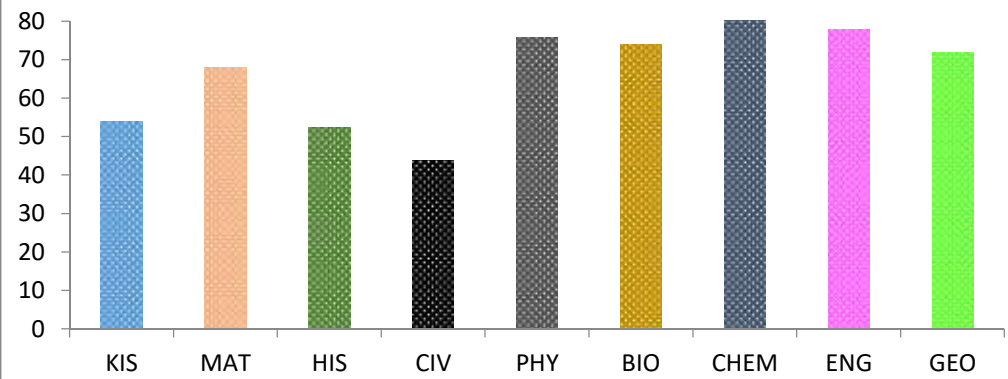

AHAVA SECONDARY SCHOOL

DIVISION AND SUBJECT PERFORMANCE ANALYSIS

DIVISION ANALYSIS

GENDER	I	II	III	IV	0
GIRLS	15	1	0	0	0
BOYS	31	2	0	0	0
TOTAL	46	3	0	0	0
TOTAL CANDIDATES	49				

SUBJECT PERFORMANCE ANALYSIS

SUBJECT		A	B	C	D	F	AV	POS
1	KISWAHILI	0	6	36	7	0	54	7
2	MATHS	17	11	18	1	2	68	6
3	HISTORY	1	9	25	13	1	52	8
4	CIVICS	0	9	25	13	1	44	9
5	PHYSICS	33	6	10	0	0	76	3
6	BIOLOGY	29	13	7	0	0	74	4
7	CHEMISTRY	42	5	2	0	0	83	1
8	ENGLISH	30	19	0	0	0	78	2
8	GEOGRAPHY	24	15	9	1	0	72	5
9	TOTAL	176	93	132	35	4	67	