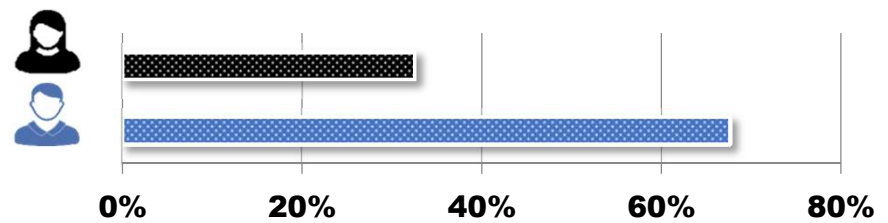

BOYS VS GIRLS PERFORMANCE