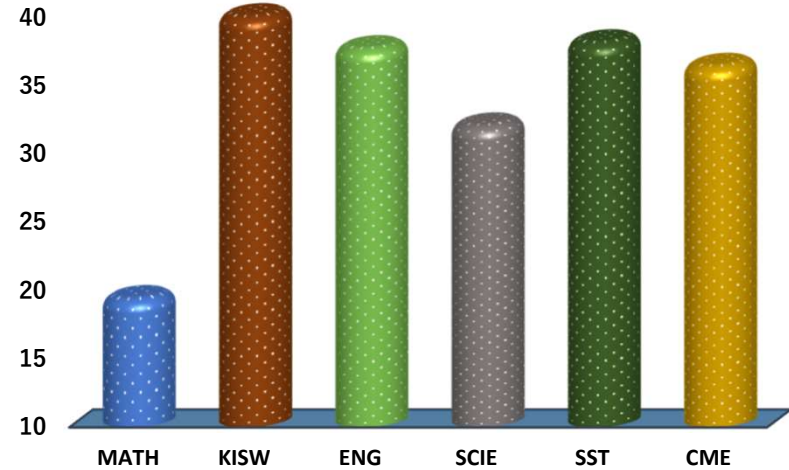

AL-AOABAH

REGION: MOROGORO

SCHOOL AVERAGE

34.9

DISTRICT: MOROGORO MC

SUBJECT AND GRADE PERFORMANCE ANALYSIS

SUBJECT RANKING

KISWAHILI	45.6	91%	1
SOCIAL STUDIES	38.1	76%	2
ENGLISH	37.7	75%	3
CIVIC AND MORAL EDUCATION	36.4	73%	4
SCIENCE	32.0	64%	5
MATHEMATICS	19.4	39%	6

SUBJECT GRADE ANALYSIS

SUBJECT/GRADE	A	B	C	D	F
MATHEMATICS	0	2	29	54	0
KISWAHILI	83	2	0	0	0
ENGLISH	12	70	3	0	0
SCIENCE	0	56	29	0	0
SOCIAL STUDIES	28	52	5	0	0
CIVIC AND MORAL	14	60	11	0	0

OVERALL GRADE ANALYSIS

A	2	85	2%
B	82		96%
C	1		1%
D	0		0%
F	0		0%

CHART SUBJECT ANALYSIS

BOYS VS GIRLS PERFORMANCE

	SAT		SAT	86
	34		52	
	36%		34%	

REGISTERED	86	100%
SEATED	85	99%
ABSENTEES	1	1%
PASSED	85	99%
FAILED	0	0%