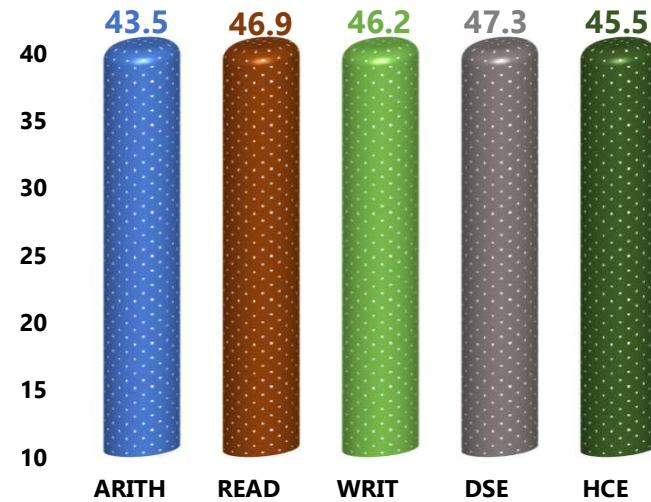

## SUBJECT AND GRADE PERFORMANCE ANALYSIS

### SUBJECT RANKING

DEVELOPMENT STUDIES	47.3	95%	1
READING	46.9	94%	2
WRITING	46.2	92%	3
HEATH CARE EDUCATION	45.5	91%	4
ARITHMETIC	43.5	87%	5

### CHART SUBJECT ANALYSIS