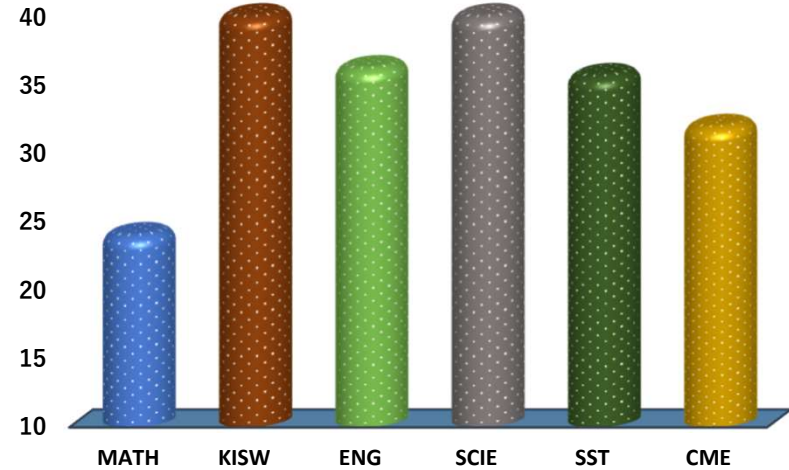

AL-HIJRA

REGION: DAR ES SALAAM

SCHOOL AVERAGE

35.5

DISTRICT: TEMEKE

SUBJECT AND GRADE PERFORMANCE ANALYSIS

SUBJECT RANKING

KISWAHILI	45.2	90%	1
SCIENCE	40.3	81%	2
ENGLISH	36.2	72%	3
SOCIAL STUDIES	35.6	71%	4
CIVIC AND MORAL EDUCATION	31.9	64%	5
MATHEMATICS	24.0	48%	6

SUBJECT GRADE ANALYSIS

SUBJECT/GRADE	A	B	C	D	E
MATHEMATICS	1	7	15	10	2
KISWAHILI	33	2	0	0	0
ENGLISH	9	20	5	1	0
SCIENCE	19	14	2	0	0
SOCIAL STUDIES	6	23	6	0	0
CIVIC AND MORAL	3	19	11	2	0

OVERALL GRADE ANALYSIS

A	3	35	9%
B	28		80%
C	4		11%
D	0		0%
E	0		0%

CHART SUBJECT ANALYSIS

BOYS VS GIRLS PERFORMANCE

	SAT		SAT	35
	15		20	
	36%		35%	

REGISTERED	35	100%
SEATED	35	100%
ABSENTEES	0	0%
PASSED	35	100%
FAILED	0	0%