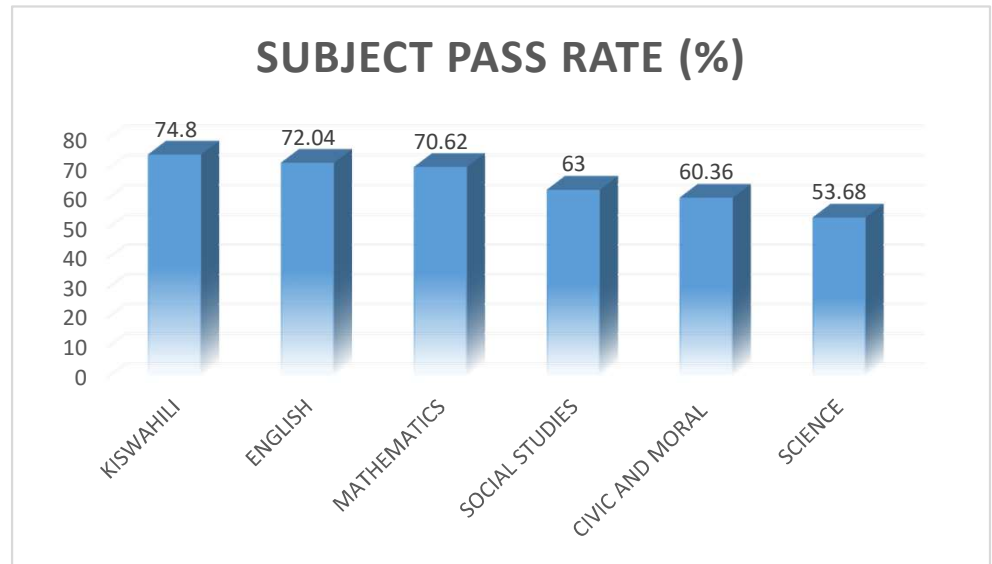

SUBJECT PERFORMANCE & PASS RATE

SUBJECT RANKING			
SUBJECT NAME	AVG	%	RNK
KISWAHILI	37.4	75	1
ENGLISH	36	72	2
MATHEMATICS	35.3	71	3
SOCIAL STUDIES	31.5	63	4
CIVIC AND MORAL	30.2	60	5
SCIENCE	26.8	54	6

SEATED	ABS	
BOYS	74	0
GIRLS	81	0
TOTAL	155	