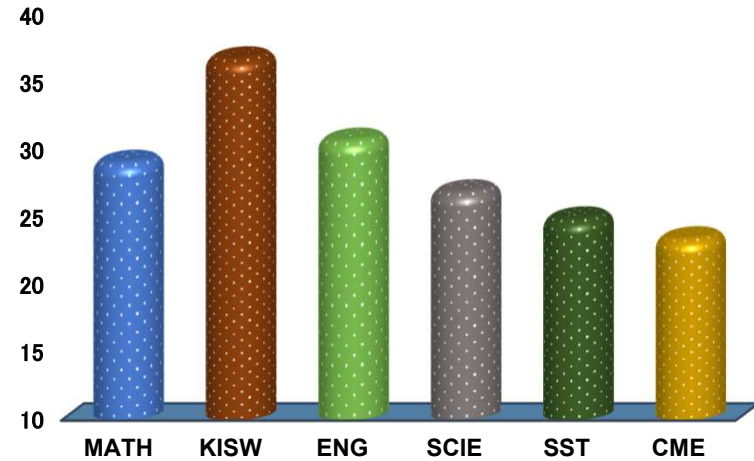

ALDRSGATE

REGION: MANYARA

SCHOOL AVERAGE

28.6

DISTRICT: BABATI

SUBJECT AND GRADE PERFORMANCE ANALYSIS

SUBJECT RANKING

KISWAHILI	36.7	73%	1
ENGLISH	30.7	61%	2
MATHEMATICS	29.1	58%	3
SCIENCE	26.9	54%	4
SOCIAL STUDIES	24.9	50%	5
CIVIC AND MORAL EDUCATION	23.4	47%	6

SUBJECT GRADE ANALYSIS

SUBJECT/GRADE	A	B	C	D	F
MATHEMATICS	11	8	15	10	1
KISWAHILI	10	26	9	0	0
ENGLISH	8	17	14	5	0
SCIENCE	7	9	14	12	3
SOCIAL STUDIES	2	10	19	12	2
CIVIC AND MORAL	0	14	10	17	4

OVERALL GRADE ANALYSIS

A	5	45	6%
B	13		16%
C	19		23%
D	7		9%
F	1		1%

CHART SUBJECT ANALYSIS

BOYS VS GIRLS PERFORMANCE

	SAT		SAT	45
	27		18	
29%		28%		

REGISTERED	45	100%
SEATED	45	100%
ABSENTEES	0	0%
PASSED	37	82%
FAILED	8	18%