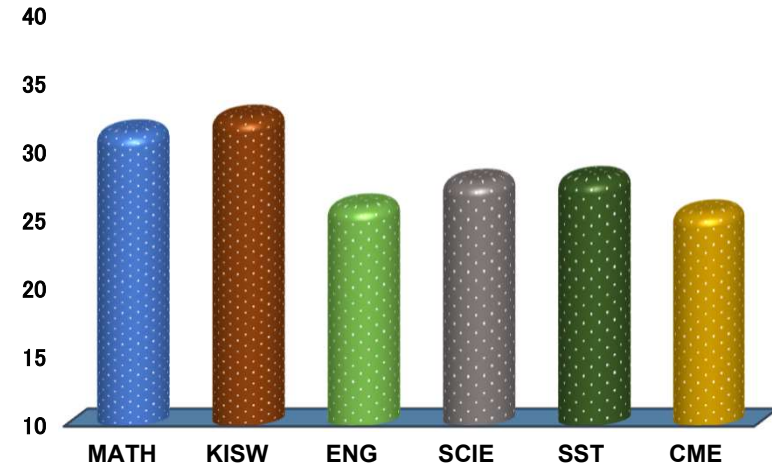

ALRAHMAH

REGION: COASTAL

SCHOOL AVERAGE

28.5

DISTRICT: MKURANGA

SUBJECT AND GRADE PERFORMANCE ANALYSIS

SUBJECT RANKING

KISWAHILI	32.5	65%	1
MATHEMATICS	31.4	63%	2
SOCIAL STUDIES	28.0	56%	3
SCIENCE	27.8	56%	4
ENGLISH	26.0	52%	5
CIVIC AND MORAL EDUCATION	25.6	51%	6

SUBJECT GRADE ANALYSIS

SUBJECT/GRADE	A	B	C	D	F
MATHEMATICS	3	11	16	0	0
KISWAHILI	2	17	10	1	0
ENGLISH	1	3	22	4	0
SCIENCE	1	6	18	5	0
SOCIAL STUDIES	0	10	15	4	1
CIVIC AND MORAL	0	3	23	4	0

OVERALL GRADE ANALYSIS

Grade	Count	Total	Percentage
A	0	30	0%
B	10		12%
C	19		23%
D	1		1%
F	0		0%

CHART SUBJECT ANALYSIS

BOYS VS GIRLS PERFORMANCE

	SAT		SAT	30
	21		9	
	30%		26%	

Category	Count	Percentage
REGISTERED	33	100%
SEATED	30	91%
ABSENTEES	3	9%
PASSED	29	88%
FAILED	1	3%