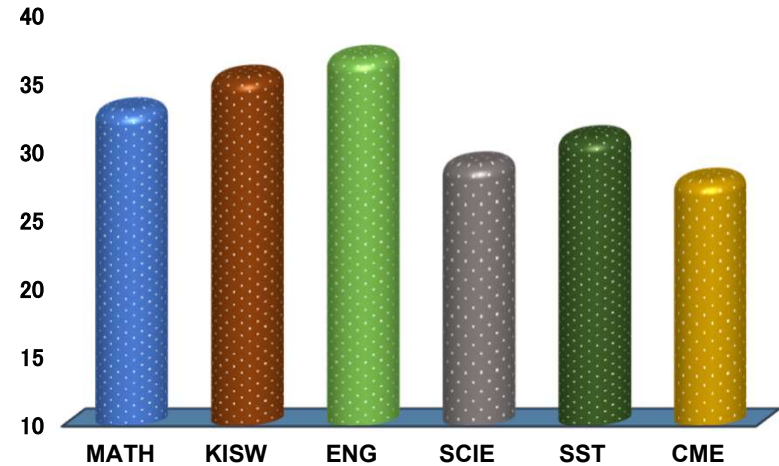

ARISE

REGION: DAR ES SALAAM

SCHOOL AVERAGE

32.2

DISTRICT: UBUNGO

SUBJECT AND GRADE PERFORMANCE ANALYSIS

SUBJECT RANKING

ENGLISH	36.8	74%	1
KISWAHILI	35.4	71%	2
MATHEMATICS	33.0	66%	3
SOCIAL STUDIES	31.0	62%	4
SCIENCE	29.1	58%	5
CIVIC AND MORAL EDUCATION	27.9	56%	6

SUBJECT GRADE ANALYSIS

SUBJECT/GRADE	A	B	C	D	F
MATHEMATICS	5	18	6	3	0
KISWAHILI	5	20	7	0	0
ENGLISH	14	12	5	1	0
SCIENCE	1	13	12	5	1
SOCIAL STUDIES	3	17	9	3	0
CIVIC AND MORAL	1	10	14	7	0

OVERALL GRADE ANALYSIS

Grade	Count	Total	Percentage
A	2	32	2%
B	19		23%
C	10		12%
D	1		1%
F	0		0%

CHART SUBJECT ANALYSIS

BOYS VS GIRLS PERFORMANCE

	SAT		SAT	32
	22		10	
	33%		31%	

Category	Count	Percentage
REGISTERED	32	100%
SEATED	32	100%
ABSENTEES	0	0%
PASSED	31	97%
FAILED	1	3%