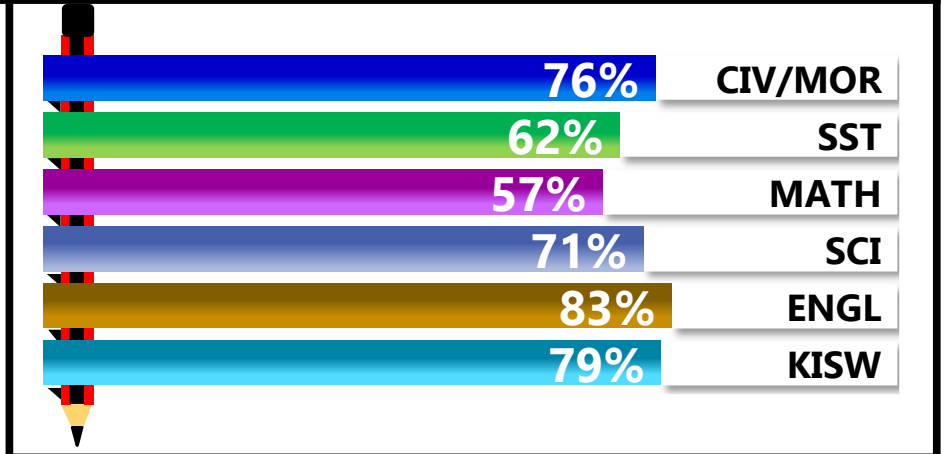

		<h1>BAHABENA</h1>			
REGION: COAST		SCHOOL AVERAGE	214.1	OVERALL GRADE	
DISTRICT: KIBAHA				B	
				CATEGORY	
				BELOW 40	

SUBJECT PERFORMANCE ANALYSIS

SUBJECT NAME	AVG	%	RNK
ENGLISH	41.7	83%	1
KISWAHILI	39.3	79%	2
CIVIC & MORAL	38.0	76%	3
SCIENCE	35.5	71%	4
SOCIAL STUDIES	31.2	62%	5
MATHEMATICS	28.5	57%	6
BOYS/GIRLS PASS RATE	STD	AVG	%
BOYS	16	0.60	60%
GIRLS	11	0.40	40%