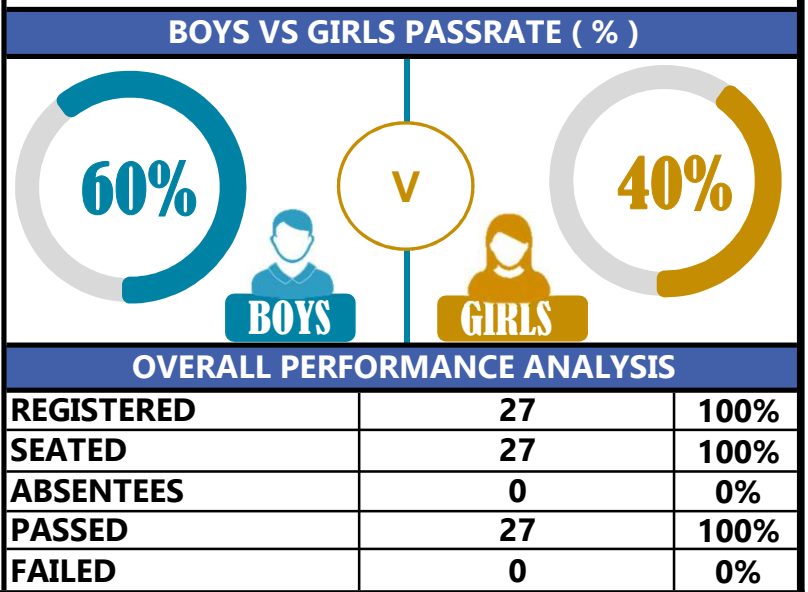

		<h1>BAHABENA</h1>			
REGION: COAST		SCHOOL AVERAGE	214.1	OVERALL GRADE	
DISTRICT: KIBAHA				B	
				CATEGORY	
				BELOW 40	

SUBJECT PERFORMANCE ANALYSIS

SUBJECT NAME	AVG	%	RNK
ENGLISH	41.7	83%	1
KISWAHILI	39.3	79%	2
CIVIC & MORAL	38.0	76%	3
SCIENCE	35.5	71%	4
SOCIAL STUDIES	31.2	62%	5
MATHEMATICS	28.5	57%	6
BOYS/GIRLS PASS RATE	STD	AVG	%
BOYS	16	0.60	60%
GIRLS	11	0.40	40%

GRADE ANALYSIS SUMMARY					
SUBJECT NAME/GRADE	A	B	C	D	E
MATHEMATICS	0	10	14	3	0
KISWAHILI	15	11	1	0	0
ENGLISH	21	5	1	0	0
SCIENCE	0	24	3	0	0
SOCIAL STUDIES	0	15	12	0	0
CIVIC AND MORAL	8	17	1	0	0
OVERALL GRADE ANALYSIS	NO.	SEATED	%		
A	3	27	11%		
B	22		81%		
C	2		7%		
D	0	0	0%		
E	0		0%		

INDEX	NAME	SEX	MATHEMATICS		KISWAHILI		ENGLISH		SCIENCE		SOCIAL STUDIES		CIVIC & MORAL		TOTAL	AVERAGE	OVERALL GRADE	SCH POSITION	OVERALL POSITION
24	BRIGHT CRISPIN MARO	M	20	D	32	B	41	A	37	B	25	C	33	B	188	31	B	24	4311
25	NURUDIAN AZIZ	M	19	D	34	B	43	A	27	C	30	C	32	B	185	31	B	25	4365
26	ROSE KENEDY KITABO	F	24	C	34	B	33	B	26	C	31	B	31	B	179	30	C	26	4472
27	HAPPY S BWIRE	F	12	D	26	C	30	C	32	B	29	C	24	C	153	26	C	27	4772.5