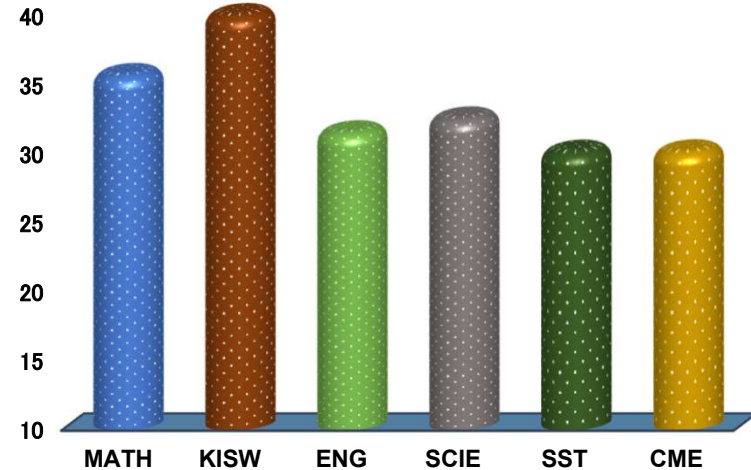

BARIADI

REGION: DAR ES SALAAM

SCHOOL AVERAGE

33.3

DISTRICT: ILALA DC

SUBJECT AND GRADE PERFORMANCE ANALYSIS

SUBJECT RANKING

KISWAHILI	40.0	80%	1
MATHEMATICS	35.6	71%	2
SCIENCE	32.5	65%	3
ENGLISH	31.5	63%	4
CIVIC AND MORAL EDUCATION	30.1	60%	5
SOCIAL STUDIES	30.1	60%	6

SUBJECT GRADE ANALYSIS

SUBJECT/GRADE	A	B	C	D	F
MATHEMATICS	9	25	6	2	0
KISWAHILI	21	17	4	0	0
ENGLISH	2	20	18	2	0
SCIENCE	5	24	8	5	0
SOCIAL STUDIES	2	17	20	3	0
CIVIC AND MORAL	6	13	17	5	1

OVERALL GRADE ANALYSIS

Grade	Count	Total	Percentage
A	5	42	6%
B	23		28%
C	14		17%
D	0		0%
F	0		0%

CHART SUBJECT ANALYSIS

BOYS VS GIRLS PERFORMANCE

Gender	SAT	SAT	TOTAL
Boys	15	27	42
	33%	34%	

SEATED	42	100%
ABSENTEES	0	0%
PASSED	42	100%
FAILED	0	0%