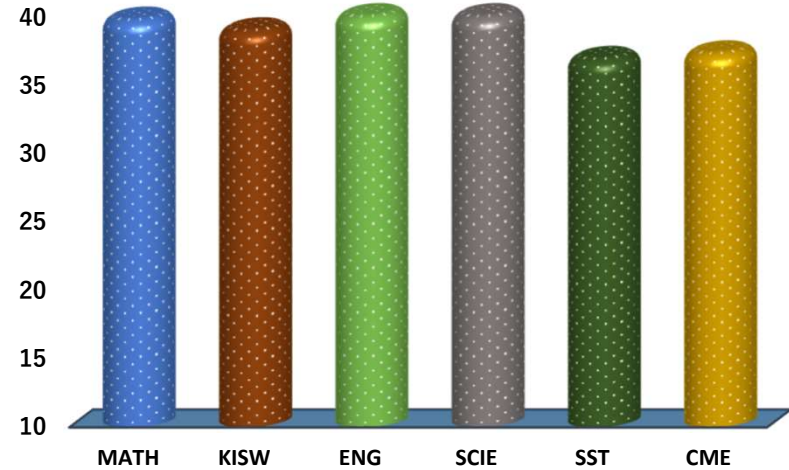

BARIADI

REGION: DAR ES SALAAM

SCHOOL AVERAGE

39.9

DISTRICT: ILALA

SUBJECT AND GRADE PERFORMANCE ANALYSIS

SUBJECT RANKING

ENGLISH	45.0	90%	1
SCIENCE	41.7	83%	2
MATHEMATICS	39.8	80%	3
KISWAHILI	39.0	78%	4
CIVIC AND MORAL EDUCATION	37.3	75%	5
SOCIAL STUDIES	36.9	74%	6

SUBJECT GRADE ANALYSIS

SUBJECT/GRADE	A	B	C	D	E
MATHEMATICS	15	16	1	0	0
KISWAHILI	15	16	1	0	0
ENGLISH	31	1	0	0	0
SCIENCE	21	11	0	0	0
SOCIAL STUDIES	9	18	5	0	0
CIVIC AND MORAL	8	23	1	0	0

OVERALL GRADE ANALYSIS

Grade	Count	Total	Percentage
A	15	32	47%
B	17		53%
C	0		0%
D	0		0%
E	0		0%

CHART SUBJECT ANALYSIS

BOYS VS GIRLS PERFORMANCE

	SAT		SAT	32
	23		9	
	80%		79%	

Category	Count	Percentage
REGISTERED	32	100%
SEATED	32	100%
ABSENTEES	0	0%
PASSED	32	100%
FAILED	0	0%