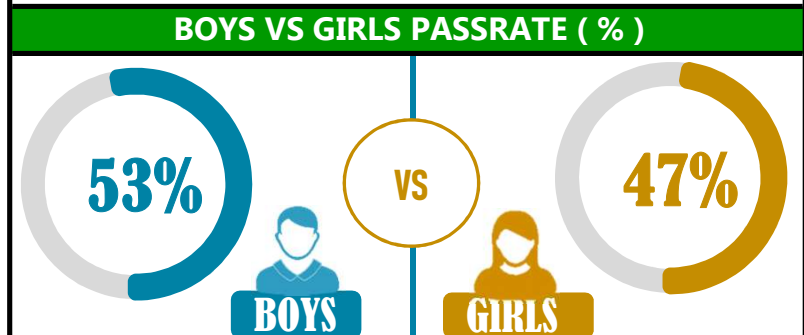

OVERALL GRADE ANALYSIS	NO.	SEATED	%
A	0	13	0%
B	5		38%
C	8		62%
D	1	1	8%
E	0		0%

OVERALL PERFORMANCE ANALYSIS		
REGISTERED	16	100%
SEATED	14	88%
ABSENTEES	2	13%
PASSED	13	81%
FAILED	1	6%