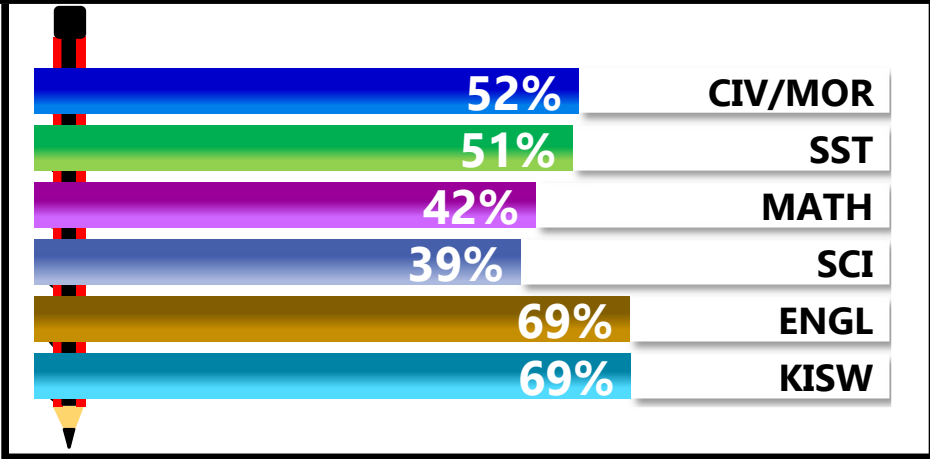

		<h1>BEST</h1>			
REGION: COAST		SCHOOL AVERAGE	161.4	OVERALL GRADE	
DISTRICT: MKURANGA				C	
				CATEGORY	
				BELOW 40	

SUBJECT PERFORMANCE ANALYSIS

SUBJECT NAME	AVG	%	RNK
KISWAHILI	34.6	69%	1
ENGLISH	34.3	69%	2
CIVIC & MORAL	26.2	52%	3
SOCIAL STUDIES	25.4	51%	4
MATHEMATICS	21.2	42%	5
SCIENCE	19.7	39%	6
BOYS/GIRLS PASS RATE	STD	AVG	%
BOYS	8	0.53	53%
GIRLS	8	0.47	47%

GRADE ANALYSIS SUMMARY					
SUBJECT NAME/GRADE	A	B	C	D	E
MATHEMATICS	0	2	5	6	1
KISWAHILI	4	8	1	0	0
ENGLISH	1	9	4	0	0
SCIENCE	0	0	6	8	0
SOCIAL STUDIES	0	4	7	3	0
CIVIC AND MORAL	0	5	4	3	1

OVERALL GRADE ANALYSIS	NO.	SEATED	%
A	0	13	0%
B	5		38%
C	8		62%
D	1	1	8%
E	0		0%