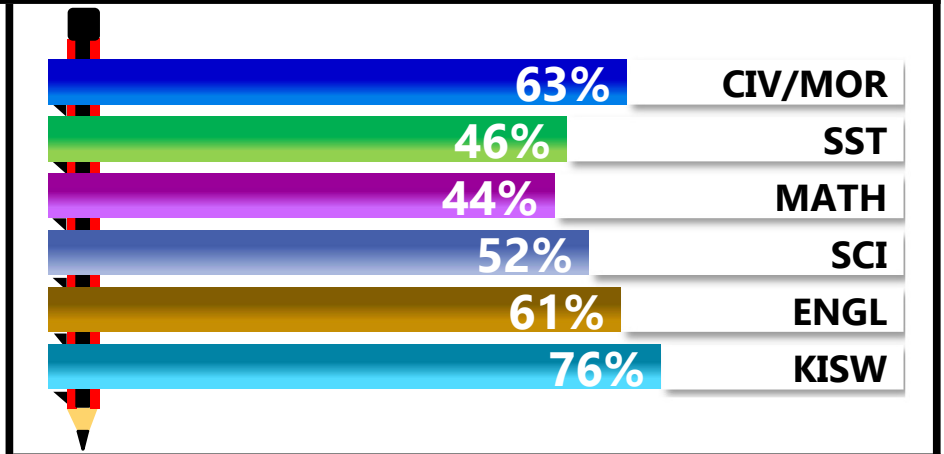

BEST			
REGION: COAST		SCHOOL AVERAGE	170.5	OVERALL GRADE	
DISTRICT: MKURANGA				C	
				CATEGORY	
				BELOW 40	

SUBJECT PERFORMANCE ANALYSIS

SUBJECT NAME	AVG	%	RNK
KISWAHILI	37.9	76%	1
CIVIC & MORAL	31.4	63%	2
ENGLISH	30.4	61%	3
SCIENCE	25.8	52%	4
SOCIAL STUDIES	23.1	46%	5
MATHEMATICS	21.8	44%	6
BOYS/GIRLS PASS RATE			
	STD	AVG	%
BOYS	8	0.52	52%
GIRLS	8	0.48	48%

GRADE ANALYSIS SUMMARY					
SUBJECT NAME/GRADE	A	B	C	D	E
MATHEMATICS	1	3	5	3	4
KISWAHILI	7	7	2	0	0
ENGLISH	1	8	6	1	0
SCIENCE	0	5	6	0	0
SOCIAL STUDIES	0	4	7	5	0
CIVIC AND MORAL	1	10	1	3	0
OVERALL GRADE ANALYSIS					
	NO.	SEATED	%		
A	0	13	0%		
B	7		54%		
C	6		46%		
D	3	3	23%		
E	0		0%		

BOYS VS GIRLS PASSRATE (%)		
 52%	v	 48%
 BOYS		 GIRLS
OVERALL PERFORMANCE ANALYSIS		
REGISTERED	16	100%
SEATED	16	100%
ABSENTEES	0	0%
PASSED	13	81%
FAILED	3	19%