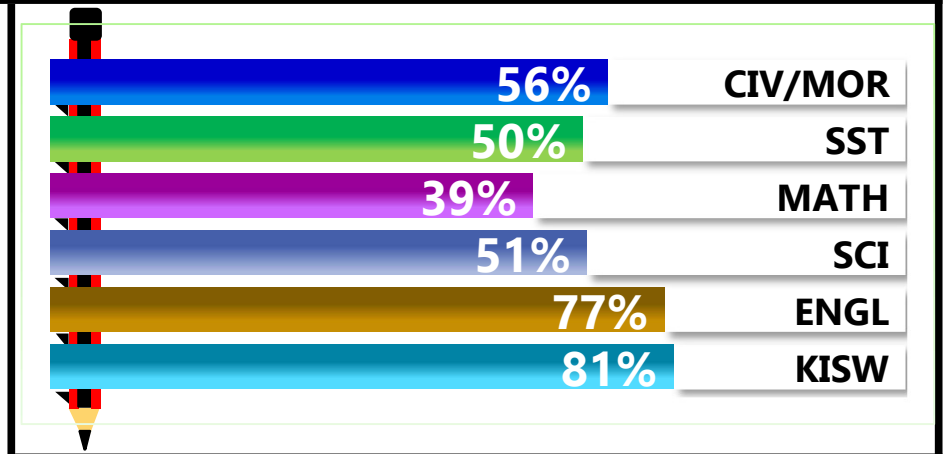

## SUBJECT PERFORMANCE ANALYSIS

SUBJECT NAME	AVG	%	RNK
KISWAHILI	40.4	81%	1
ENGLISH	38.3	77%	2
CIVIC & MORAL	28.2	56%	3
SCIENCE	25.3	51%	4
SOCIAL STUDIES	24.8	50%	5
MATHEMATICS	19.5	39%	6
BOYS/GIRLS PASS RATE	STD	AVG	%
BOYS	9	0.71	71%
GIRLS	4	0.29	29%