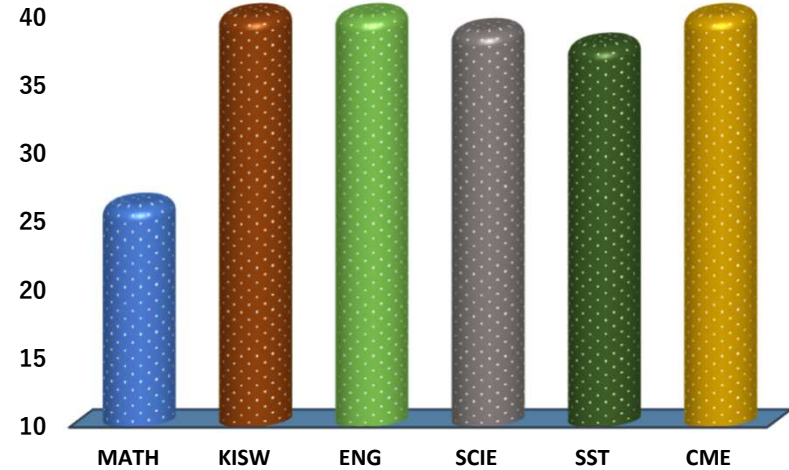

BEZALEL

REGION: MTWARA

SCHOOL AVERAGE

39.3

DISTRICT: MASASI

SUBJECT AND GRADE PERFORMANCE ANALYSIS

SUBJECT RANKING

KISWAHILI	46.8	94%	1
ENGLISH	46.1	92%	2
CIVIC AND MORAL EDUCATION	40.2	80%	3
SCIENCE	38.9	78%	4
SOCIAL STUDIES	37.8	76%	5
MATHEMATICS	26.1	52%	6

SUBJECT GRADE ANALYSIS

SUBJECT/GRADE	A	B	C	D	E
MATHEMATICS	0	8	9	5	0
KISWAHILI	22	0	0	0	0
ENGLISH	21	1	0	0	0
SCIENCE	10	11	1	0	0
SOCIAL STUDIES	3	18	1	0	0
CIVIC AND MORAL	12	9	1	0	0

OVERALL GRADE ANALYSIS

A	10	22	45%
B	12		55%
C	0		0%
D	0		0%
E	0		0%

CHART SUBJECT ANALYSIS

BOYS VS GIRLS PERFORMANCE

	SAT		SAT	22
	13		9	
	39%		39%	

REGISTERED	22	100%
SEATED	22	100%
ABSENTEES	0	0%
PASSED	22	100%
FAILED	0	0%