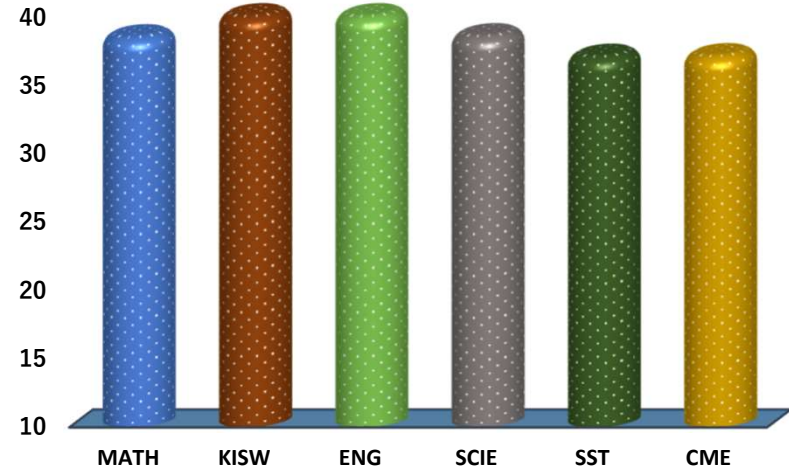

BUYEGU

REGION: MWANZA

SCHOOL AVERAGE

39.8

DISTRICT: MWANZA CC

SUBJECT AND GRADE PERFORMANCE ANALYSIS

SUBJECT RANKING

KISWAHILI	45.3	91%	1
ENGLISH	42.4	85%	2
SCIENCE	38.5	77%	3
MATHEMATICS	38.5	77%	4
CIVIC AND MORAL EDUCATION	37.1	74%	5
SOCIAL STUDIES	37.0	74%	6

SUBJECT GRADE ANALYSIS

SUBJECT/GRADE	A	B	C	D	E
MATHEMATICS	6	20	0	0	0
KISWAHILI	26	0	0	0	0
ENGLISH	21	5	0	0	0
SCIENCE	6	20	0	0	0
SOCIAL STUDIES	6	19	0	1	0
CIVIC AND MORAL	11	13	0	0	2

OVERALL GRADE ANALYSIS

Grade	Count	Total	Percentage
A	11	26	42%
B	14		54%
C	1		4%
D	0		0%
E	0		0%

CHART SUBJECT ANALYSIS

BOYS VS GIRLS PERFORMANCE

	SAT		SAT	26
	11		15	
	41%		39%	

Category	Count	Percentage
REGISTERED	26	100%
SEATED	26	100%
ABSENTEES	0	0%
PASSED	26	100%
FAILED	0	0%