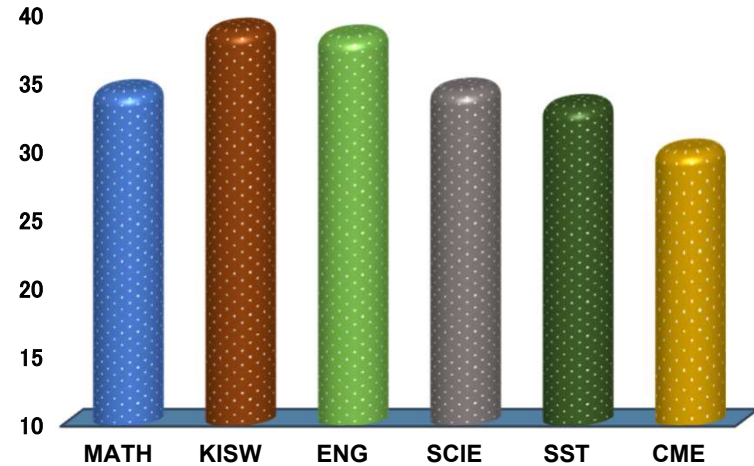

CAMALDOLI

REGION: IRINGA

SCHOOL AVERAGE

34.8

DISTRICT: MAFINGA (M)

SUBJECT AND GRADE PERFORMANCE ANALYSIS

SUBJECT RANKING

KISWAHILI	38.8	78%	1
ENGLISH	38.3	77%	2
SCIENCE	34.4	69%	3
MATHEMATICS	34.3	69%	4
SOCIAL STUDIES	33.2	66%	5
CIVIC AND MORAL EDUCATION	30.0	60%	6

SUBJECT GRADE ANALYSIS

SUBJECT/GRADE	A	B	C	D	F
MATHEMATICS	11	10	14	2	0
KISWAHILI	14	20	3	0	0
ENGLISH	16	18	3	0	0
SCIENCE	9	17	9	2	0
SOCIAL STUDIES	3	23	10	1	0
CIVIC AND MORAL	1	16	17	3	0

OVERALL GRADE ANALYSIS

A	3	37	4%
B	27		33%
C	7		9%
D	0		0%
F	0		0%

CHART SUBJECT ANALYSIS

BOYS VS GIRLS PERFORMANCE

	SAT		SAT	37
	32		5	
	35%		36%	

REGISTERED	37	100%
SEATED	37	100%
ABSENTEES	0	0%
PASSED	37	100%
FAILED	0	0%