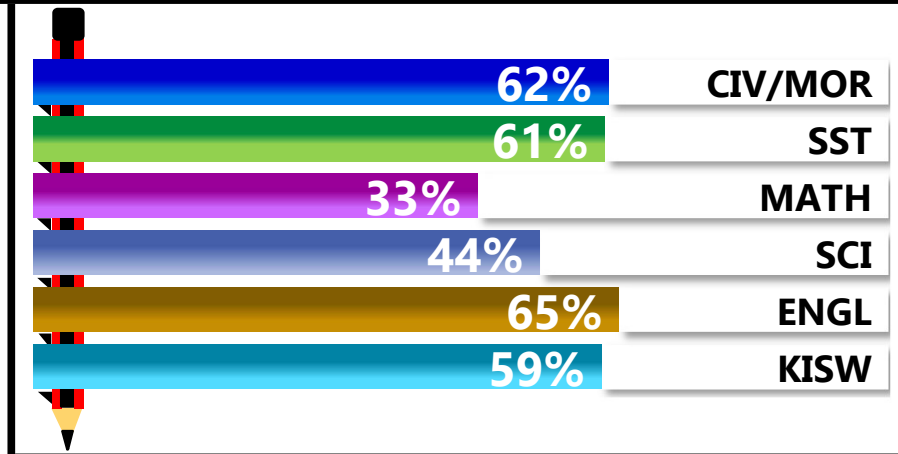

		<h1>CAMALDOLI</h1>			
REGION: IRINGA		SCHOOL AVERAGE	161.6	OVERALL GRADE	
DISTRICT: MAFINGA				C	
				CATEGORY	
				BELOW 40	

SUBJECT PERFORMANCE ANALYSIS

SUBJECT NAME	AVG	%	RNK
ENGLISH	32.6	65%	1
CIVIC & MORAL	30.9	62%	2
SOCIAL STUDIES	30.3	61%	3
KISWAHILI	29.7	59%	4
SCIENCE	21.8	44%	5
MATHEMATICS	16.3	33%	6
BOYS/GIRLS PASS RATE		STD	AVG
BOYS	14	0.50	50%
GIRLS	14	0.50	50%

GRADE ANALYSIS SUMMARY					
SUBJECT NAME/GRADE	A	B	C	D	E
MATHEMATICS	0	1	7	15	5
KISWAHILI	2	13	10	3	0
ENGLISH	1	19	5	3	0
SCIENCE	0	4	9	15	0
SOCIAL STUDIES	3	14	8	2	1
CIVIC AND MORAL	2	12	9	4	0
OVERALL GRADE ANALYSIS		NO.	SEATED	%	
A	0	24	0%		
B	6		25%		
C	18		75%		
D	4	4	17%		
E	0		0%		