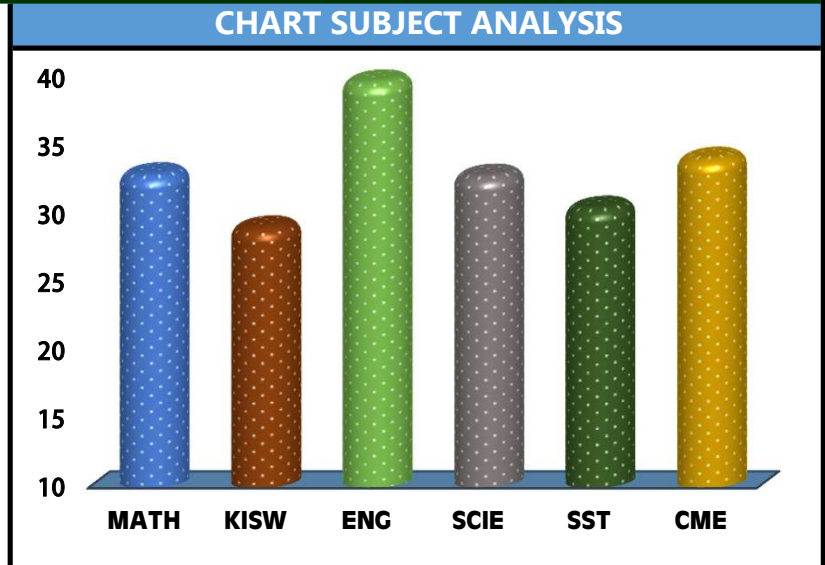

	<h1 style="margin: 0;">CAMALDOLI</h1>	
REGION: IRINGA	SCHOOL AVERAGE: 33.1	DISTRICT: MAFINGA

SUBJECT AND GRADE PERFORMANCE ANALYSIS

SUBJECT RANKING			
ENGLISH	39.7	79%	1
CIVIC AND MORAL EDUCATION	34.0	68%	2
MATHEMATICS	32.9	66%	3
SCIENCE	32.8	66%	4
SOCIAL STUDIES	30.4	61%	5
KISWAHILI	29.0	58%	6

SUBJECT GRADE ANALYSIS					
SUBJECT/GRADE	A	B	C	D	F
MATHEMATICS	8	11	7	2	0
KISWAHILI	1	10	16	2	0
ENGLISH	14	12	3	0	0
SCIENCE	4	12	10	3	0
SOCIAL STUDIES	2	17	8	2	0
CIVIC AND MORAL	6	15	5	3	0

OVERALL GRADE ANALYSIS			
A	5	29	6%
B	16		20%
C	6		7%
D	2		2%
F	0		0%