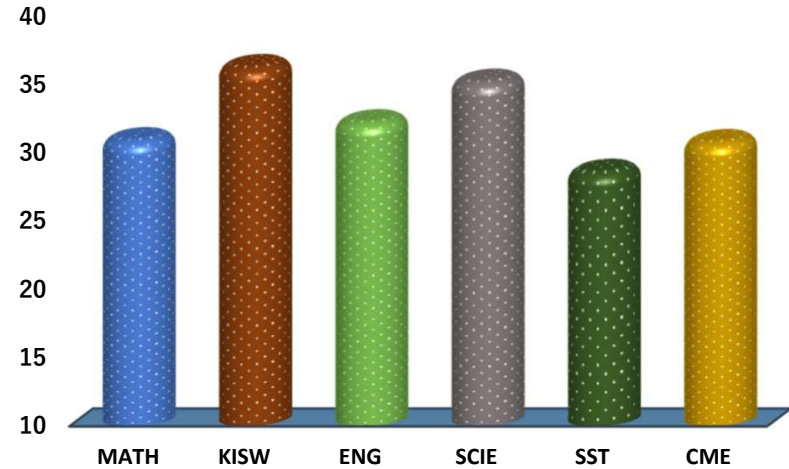

CAMALDOLI

REGION: IRINGA

SCHOOL AVERAGE

32.3

DISTRICT: MAFINGA

SUBJECT AND GRADE PERFORMANCE ANALYSIS

SUBJECT RANKING

KISWAHILI	36.2	72%	1
SCIENCE	35.1	70%	2
ENGLISH	32.2	64%	3
MATHEMATICS	30.9	62%	4
CIVIC AND MORAL EDUCATION	30.7	61%	5
SOCIAL STUDIES	28.6	57%	6

SUBJECT GRADE ANALYSIS

SUBJECT/GRADE	A	B	C	D	E
MATHEMATICS	6	9	10	3	1
KISWAHILI	8	18	2	1	0
ENGLISH	4	14	9	2	0
SCIENCE	12	8	7	2	0
SOCIAL STUDIES	2	8	16	3	0
CIVIC AND MORAL	2	15	10	2	0

OVERALL GRADE ANALYSIS

Grade	Count	Total	Percentage
A	1	29	3%
B	16		55%
C	11		38%
D	1		3%
E	0		0%

CHART SUBJECT ANALYSIS

BOYS VS GIRLS PERFORMANCE

	SAT		SAT	29
	9		20	
	31%		33%	

Category	Count	Percentage
REGISTERED	29	100%
SEATED	29	100%
ABSENTEES	0	0%
PASSED	28	97%
FAILED	1	3%