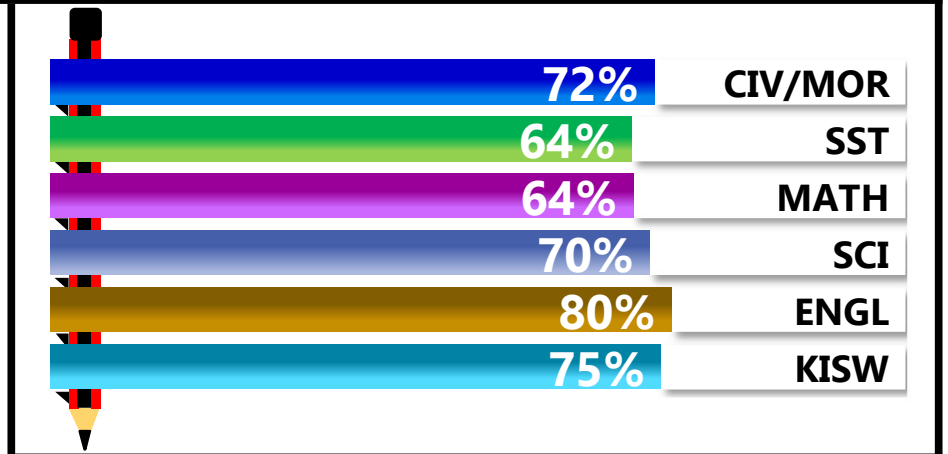

		<h1>CAMALDOLI</h1>			
REGION: IRINGA		SCHOOL AVERAGE	212.8	OVERALL GRADE	
DISTRICT: MAFINGA				B	
				CATEGORY	
				BELOW 40	

SUBJECT PERFORMANCE ANALYSIS

SUBJECT NAME	AVG	%	RNK
ENGLISH	39.8	80%	1
KISWAHILI	37.5	75%	2
CIVIC & MORAL	36.2	72%	3
SCIENCE	35.2	70%	4
MATHEMATICS	32.2	64%	5
SOCIAL STUDIES	31.9	64%	6
BOYS/GIRLS PASS RATE		STD	AVG
BOYS	22	0.61	61%
GIRLS	14	0.39	39%