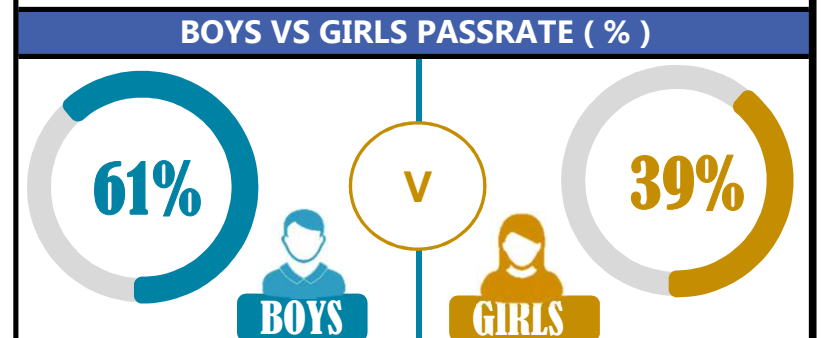

OVERALL PERFORMANCE ANALYSIS		
REGISTERED	36	100%
SEATED	36	100%
ABSENTEES	0	0%
PASSED	36	100%
FAILED	0	0%