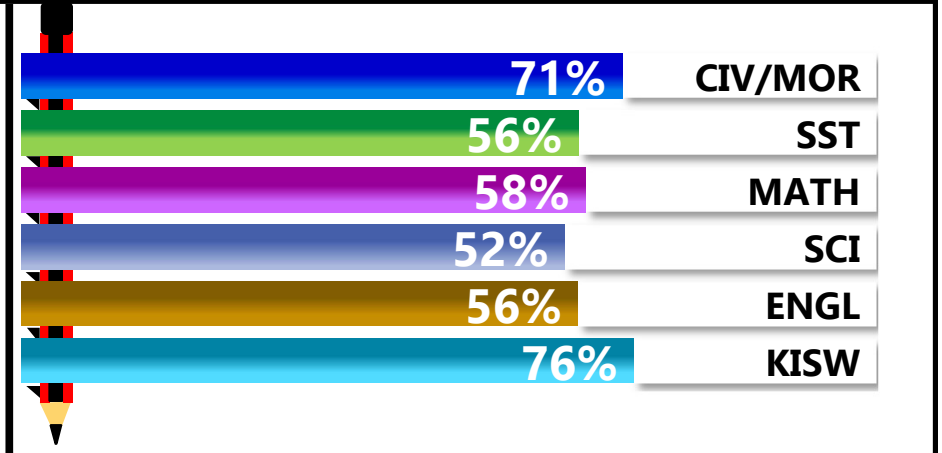

		<h1>CAMALDOLI</h1>			
REGION: IRINGA		SCHOOL AVERAGE	184.8	OVERALL GRADE	
DISTRICT: MAFINGA				CATEGORY	
BELOW 40					

SUBJECT PERFORMANCE ANALYSIS

SUBJECT NAME	AVG	%	RNK	
KISWAHILI	37.9	76%	1	
CIVIC & MORAL	35.5	71%	2	
MATHEMATICS	29.2	58%	3	
SOCIAL STUDIES	28.1	56%	4	
ENGLISH	28.0	56%	5	
SCIENCE	26.2	52%	6	
BOYS/GIRLS PASS RATE		STD	AVG	%
BOYS		15	0.51	51%
GIRLS		14	0.49	49%