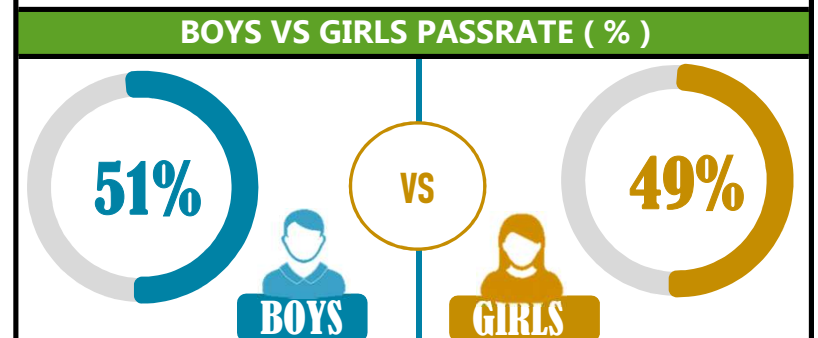

OVERALL PERFORMANCE ANALYSIS		
REGISTERED	29	100%
SEATED	29	100%
ABSENTEES	0	0%
PASSED	28	97%
FAILED	1	3%