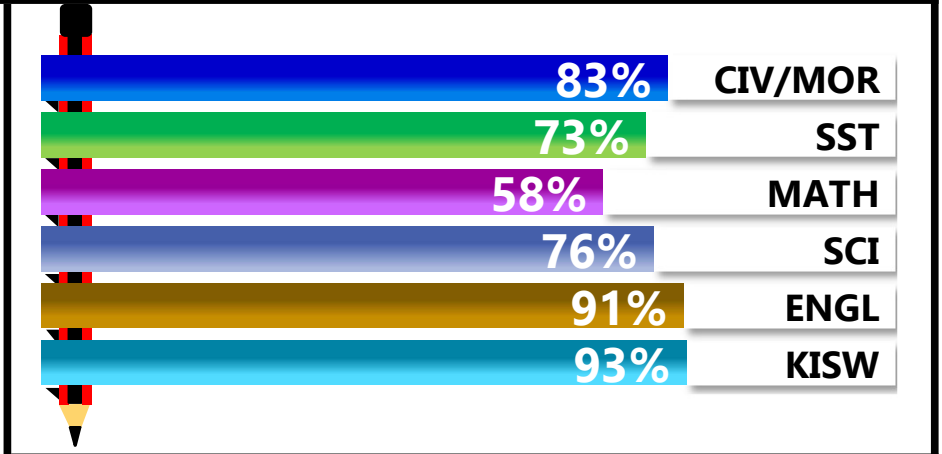

		<h1>CARMEL</h1>			
REGION: ARUSHA		SCHOOL AVERAGE	236.4	OVERALL GRADE	
DISTRICT: ARUSHA MJINI				CATEGORY	
BELOW 40					

SUBJECT PERFORMANCE ANALYSIS

SUBJECT NAME	AVG	%	RNK
KISWAHILI	46.3	93%	1
ENGLISH	45.5	91%	2
CIVIC & MORAL	41.4	83%	3
SCIENCE	38.0	76%	4
SOCIAL STUDIES	36.4	73%	5
MATHEMATICS	28.9	58%	6
BOYS/GIRLS PASS RATE			
	STD	AVG	%
BOYS	8	0.38	38%
GIRLS	15	0.62	62%