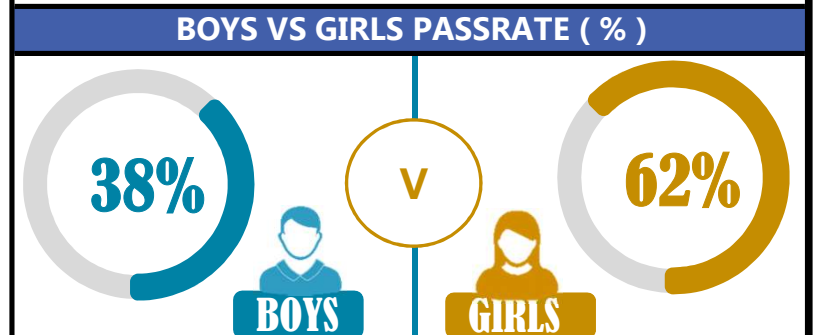

OVERALL GRADE ANALYSIS	NO.	SEATED	%
A	8	22	36%
B	14		64%
C	0		0%
D	0	0	0%
E	0		0%

OVERALL PERFORMANCE ANALYSIS		
REGISTERED	23	100%
SEATED	22	96%
ABSENTEES	1	4%
PASSED	22	96%
FAILED	0	0%