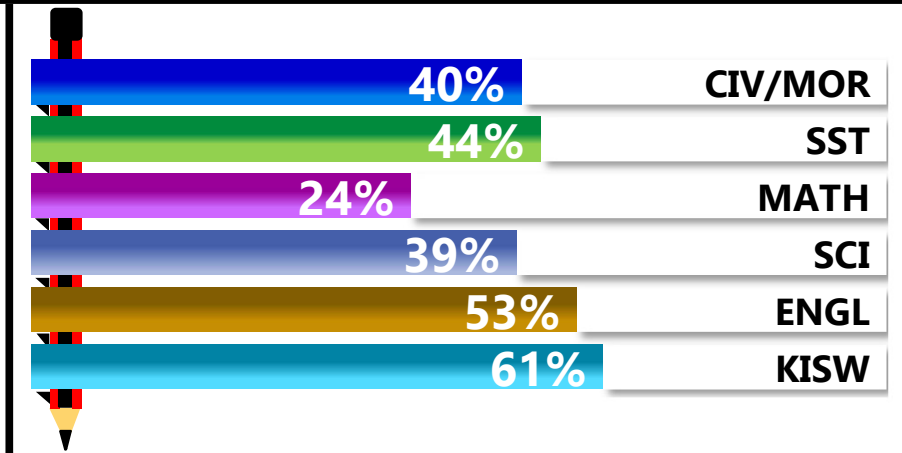

		<h1>CENTRAL</h1>			
REGION: PWANI		<b>SCHOOL AVERAGE</b>	<b>130.7</b>	OVERALL GRADE	
DISTRICT: BAGAMOYO				CATEGORY	
<b>BELOW 40</b>					

## SUBJECT PERFORMANCE ANALYSIS

SUBJECT NAME	AVG	%	RNK
KISWAHILI	30.3	61%	1
ENGLISH	26.4	53%	2
SOCIAL STUDIES	22.1	44%	3
CIVIC & MORAL	20.2	40%	4
SCIENCE	19.7	39%	5
MATHEMATICS	12.0	24%	6
BOYS/GIRLS PASS RATE			
	STD	AVG	%
BOYS	16	0.58	58%
GIRLS	12	0.42	42%