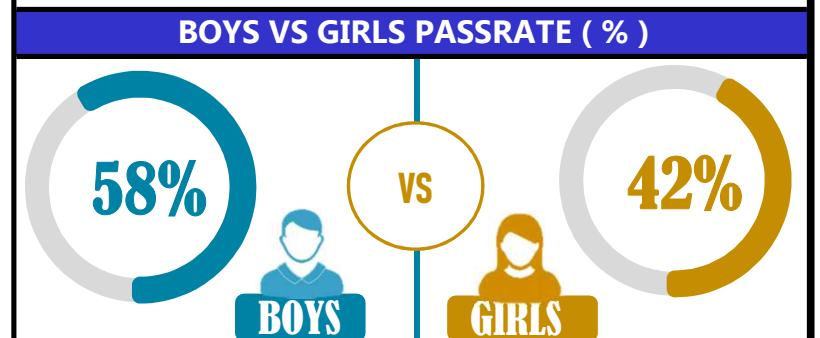

OVERALL GRADE ANALYSIS	NO.	SEATED	%
A	0	17	0%
B	2		12%
C	15		88%
D	10	11	59%
E	1		6%

OVERALL PERFORMANCE ANALYSIS		
REGISTERED	28	100%
SEATED	28	100%
ABSENTEES	0	0%
PASSED	17	61%
FAILED	11	39%