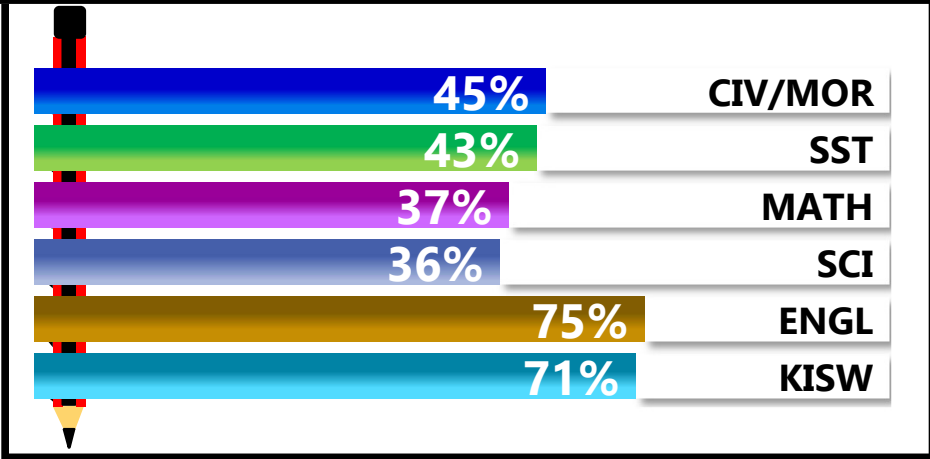

		<h1>CENTRAL</h1>			
REGION: COAST		SCHOOL AVERAGE	153.1	OVERALL GRADE	
DISTRICT: BAGAMOYO				C	
				CATEGORY	
				BELOW 40	

SUBJECT PERFORMANCE ANALYSIS

SUBJECT NAME	AVG	%	RNK
ENGLISH	37.3	75%	1
KISWAHILI	35.6	71%	2
CIVIC & MORAL	22.3	45%	3
SOCIAL STUDIES	21.3	43%	4
MATHEMATICS	18.7	37%	5
SCIENCE	17.9	36%	6
BOYS/GIRLS PASS RATE	STD	AVG	%
BOYS	4	0.43	43%
GIRLS	5	0.57	57%

GRADE ANALYSIS SUMMARY					
SUBJECT NAME/GRADE	A	B	C	D	E
MATHEMATICS	0	0	3	4	2
KISWAHILI	1	7	1	0	0
ENGLISH	1	8	0	0	0
SCIENCE	0	0	2	0	1
SOCIAL STUDIES	0	1	4	4	0
CIVIC AND MORAL	0	0	4	4	0

OVERALL GRADE ANALYSIS	NO.	SEATED	%
A	0	8	0%
B	1		13%
C	7		88%
D	1	1	13%
E	0		0%