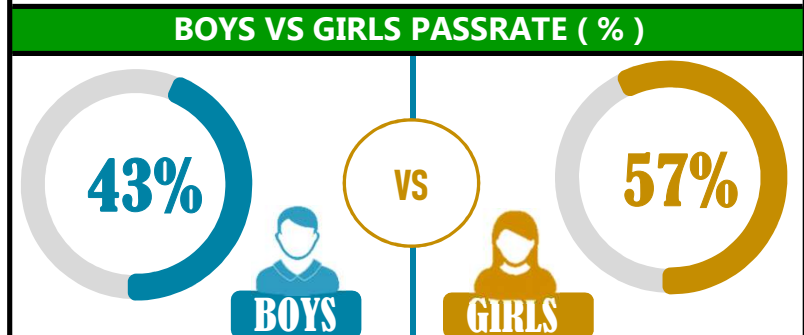

OVERALL GRADE ANALYSIS	NO.	SEATED	%
A	0	8	0%
B	1		13%
C	7		88%
D	1	1	13%
E	0		0%

OVERALL PERFORMANCE ANALYSIS		
REGISTERED	9	100%
SEATED	9	100%
ABSENTEES	0	0%
PASSED	8	89%
FAILED	1	11%