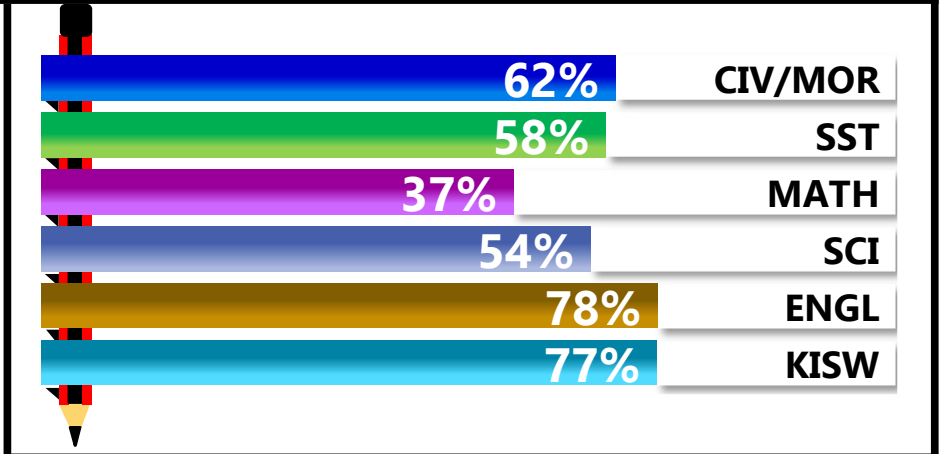

		<h1>CENTRAL</h1>			
REGION: COAST		SCHOOL AVERAGE	183.1	OVERALL GRADE	
DISTRICT: BAGAMOYO				CATEGORY	
BELOW 40					

SUBJECT PERFORMANCE ANALYSIS

SUBJECT NAME	AVG	%	RNK
ENGLISH	38.9	78%	1
KISWAHILI	38.7	77%	2
CIVIC & MORAL	30.8	62%	3
SOCIAL STUDIES	29.2	58%	4
SCIENCE	27.0	54%	5
MATHEMATICS	18.6	37%	6
BOYS/GIRLS PASS RATE			
	STD	AVG	%
BOYS	4	0.43	43%
GIRLS	5	0.57	57%

GRADE ANALYSIS SUMMARY					
SUBJECT NAME/GRADE	A	B	C	D	E
MATHEMATICS	0	0	4	5	0
KISWAHILI	4	3	2	0	0
ENGLISH	4	4	1	0	0
SCIENCE	0	2	6	0	0
SOCIAL STUDIES	0	3	6	0	0
CIVIC AND MORAL	0	4	3	1	0
OVERALL GRADE ANALYSIS					
	NO.	SEATED	%		
A	0	9	0%		
B	6		67%		
C	3		33%		
D	0	0	0%		
E	0		0%		