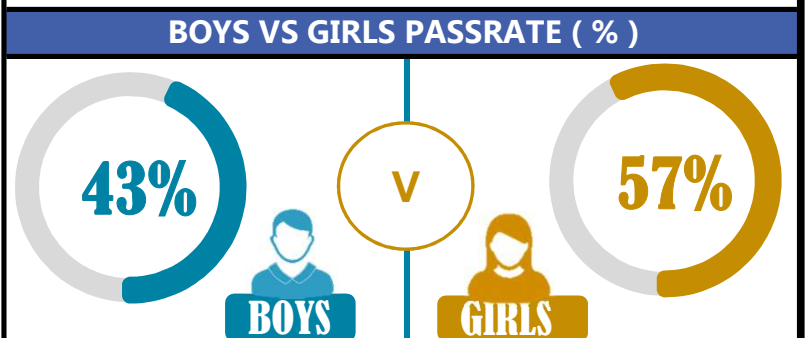

OVERALL PERFORMANCE ANALYSIS		
REGISTERED	9	100%
SEATED	9	100%
ABSENTEES	0	0%
PASSED	9	100%
FAILED	0	0%