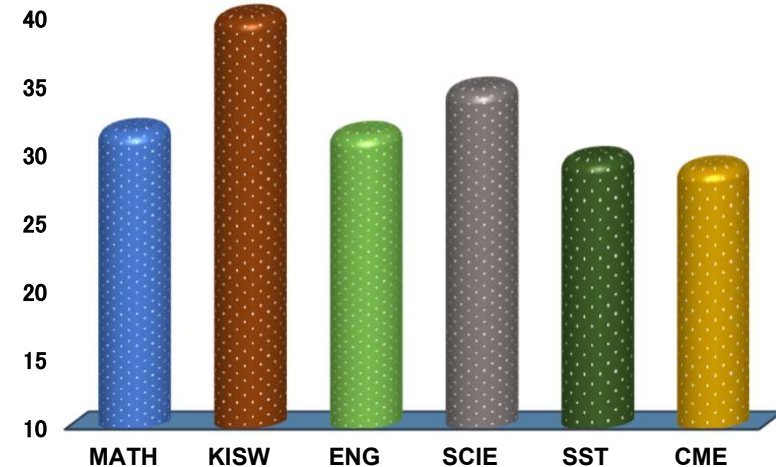

CHITTA

REGION: MOROGORO

SCHOOL AVERAGE

32.8

DISTRICT: MLIMBA

SUBJECT AND GRADE PERFORMANCE ANALYSIS

SUBJECT RANKING

KISWAHILI	40.2	80%	1
SCIENCE	34.7	69%	2
MATHEMATICS	31.7	63%	3
ENGLISH	31.5	63%	4
SOCIAL STUDIES	29.7	59%	5
CIVIC AND MORAL EDUCATION	29.0	58%	6

SUBJECT GRADE ANALYSIS

SUBJECT/GRADE	A	B	C	D	F
MATHEMATICS	1	5	2	1	0
KISWAHILI	3	6	0	0	0
ENGLISH	0	6	3	0	0
SCIENCE	1	6	2	0	0
SOCIAL STUDIES	0	3	5	1	0
CIVIC AND MORAL	0	3	5	1	0

OVERALL GRADE ANALYSIS

A	1	9	1%
B	6		7%
C	2		2%
D	0		0%
F	0		0%

CHART SUBJECT ANALYSIS

BOYS VS GIRLS PERFORMANCE

	SAT		SAT	9
	6		3	
	34%		30%	

REGISTERED	9	100%
SEATED	9	100%
ABSENTEES	0	0%
PASSED	9	100%
FAILED	0	0%