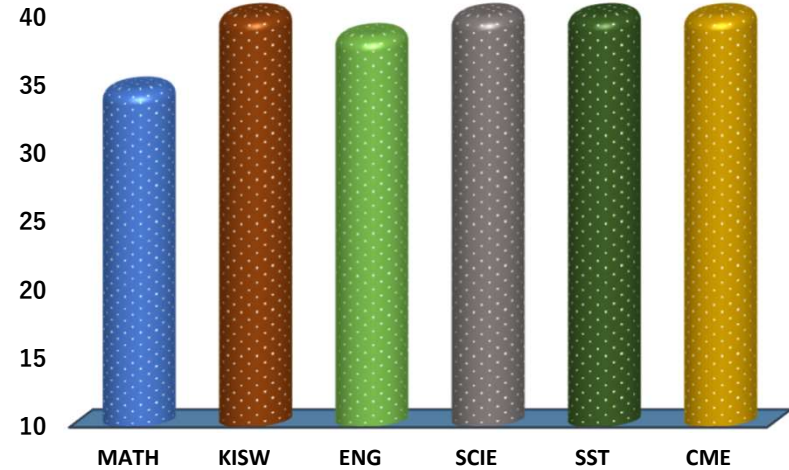

CONSOLATHA

REGION: NJOMBE

SCHOOL AVERAGE

40.4

DISTRICT: NJOMBE MC

SUBJECT AND GRADE PERFORMANCE ANALYSIS

SUBJECT RANKING

KISWAHILI	46.1	92%	1
CIVIC AND MORAL EDUCATION	41.6	83%	2
SCIENCE	41.1	82%	3
SOCIAL STUDIES	40.4	81%	4
ENGLISH	38.5	77%	5
MATHEMATICS	34.6	69%	6

SUBJECT GRADE ANALYSIS

SUBJECT/GRADE	A	B	C	D	E
MATHEMATICS	5	12	7	0	0
KISWAHILI	22	2	0	0	0
ENGLISH	10	11	3	0	0
SCIENCE	13	10	1	0	0
SOCIAL STUDIES	11	13	0	0	0
CIVIC AND MORAL	14	10	0	0	0

OVERALL GRADE ANALYSIS

Grade	Count	Total	Percentage
A	14	24	58%
B	10		42%
C	0		0%
D	0		0%
E	0		0%

CHART SUBJECT ANALYSIS

BOYS VS GIRLS PERFORMANCE