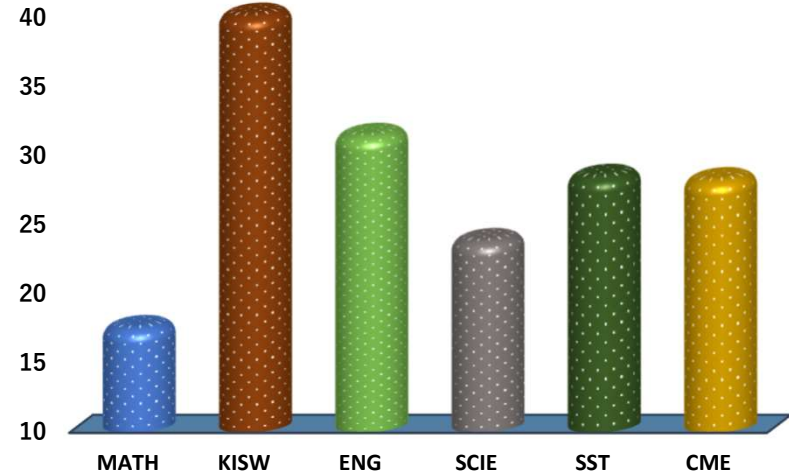

DAYSPRINGS

REGION: COAST

SCHOOL AVERAGE

28.3

DISTRICT: MKURANGA

SUBJECT AND GRADE PERFORMANCE ANALYSIS

SUBJECT RANKING

KISWAHILI	40.7	81%	1
ENGLISH	31.3	63%	2
SOCIAL STUDIES	28.4	57%	3
CIVIC AND MORAL EDUCATION	28.1	56%	4
SCIENCE	23.8	48%	5
MATHEMATICS	17.5	35%	6

SUBJECT GRADE ANALYSIS

SUBJECT/GRADE	A	B	C	D	E
MATHEMATICS	0	2	12	18	9
KISWAHILI	27	10	4	0	0
ENGLISH	4	23	9	5	0
SCIENCE	0	10	17	11	3
SOCIAL STUDIES	0	16	20	5	0
CIVIC AND MORAL	0	15	19	7	0

OVERALL GRADE ANALYSIS

A	0	41	0%
B	20		49%
C	17		41%
D	4		10%
E	0		0%

CHART SUBJECT ANALYSIS

BOYS VS GIRLS PERFORMANCE

	SAT		SAT	41
	14		27	
	59%		55%	

REGISTERED	41	100%
SEATED	41	100%
ABSENTEES	0	0%
PASSED	37	90%
FAILED	4	10%