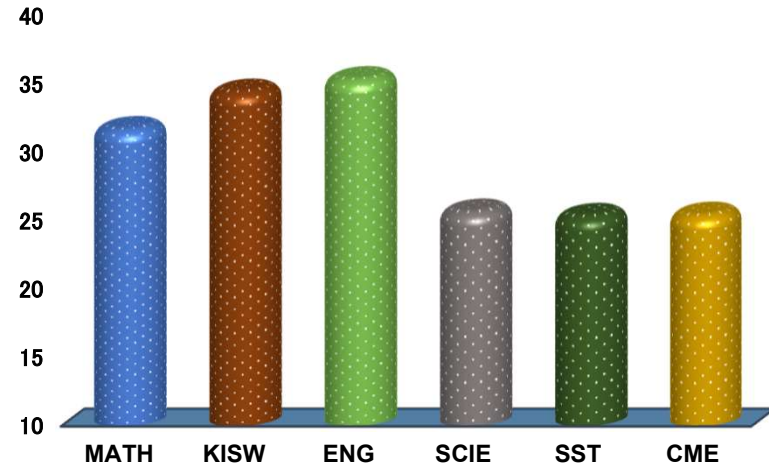

DEBUGENE

REGION: DAR ES SALAAM

SCHOOL AVERAGE

29.6

DISTRICT: KINONDONI

SUBJECT AND GRADE PERFORMANCE ANALYSIS

SUBJECT RANKING

ENGLISH	35.3	71%	1
KISWAHILI	34.4	69%	2
MATHEMATICS	31.6	63%	3
SCIENCE	25.6	51%	4
CIVIC AND MORAL EDUCATION	25.4	51%	5
SOCIAL STUDIES	25.3	51%	6

SUBJECT GRADE ANALYSIS

SUBJECT/GRADE	A	B	C	D	F
MATHEMATICS	3	10	6	2	1
KISWAHILI	2	15	5	0	0
ENGLISH	5	13	1	3	0
SCIENCE	0	5	11	4	2
SOCIAL STUDIES	0	7	12	1	2
CIVIC AND MORAL	0	5	12	2	3

OVERALL GRADE ANALYSIS

A	0	22	0%
B	14		17%
C	5		6%
D	3		4%
F	0		0%

CHART SUBJECT ANALYSIS

BOYS VS GIRLS PERFORMANCE

	SAT		SAT	22
	9		13	
	29%		30%	

REGISTERED	22	100%
SEATED	22	100%
ABSENTEES	0	0%
PASSED	19	86%
FAILED	3	14%