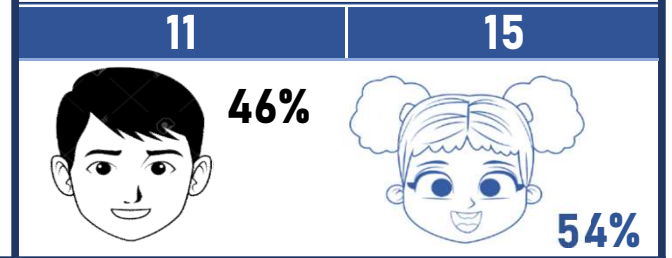

REGION: DAR ES SALAAM

DEBUGENE

DISTRICT: KINONDONI

SCHOOL INDIVIDUAL PERFORMANCE ANALYSIS

SCHOOL AVERAGE

33.4

CATEGORY

BELOW 40

GRADE

B

GRADE/MARKS

GRADE ANALYSIS VS PERCENTAGE

	MATH		KISW		ENG		SCI		SST		CME	
A [41 - 50]	2	8%	23	88%	24	92%	0	0%	1	4%	2	8%
B [31 - 40]	4	15%	3	12%	2	8%	8	31%	10	38%	13	50%
C [21 - 30]	7	27%	0	0%	0	0%	14	54%	13	50%	9	35%
D [11 - 20]	11	42%	0	0%	0	0%	4	15%	2	8%	2	8%
E [01 - 10]	2	8%	0	0%	0	0%	0	0%	0	0%	0	0%

SUBJECT RANKING

ENGLISH	46.9	94%	1
KISWAHILI	43.3	87%	2
CIVIC AND MORAL EDUCATION	31.5	63%	3
SOCIAL STUDIES	28.3	57%	4
SCIENCE	27.4	55%	5
MATHEMATICS	23.3	47%	6

OVERALL GRADE ANALYSIS

GRADES	BOYS	GIRLS	TOTAL	PASS%
A [41 - 50]	1	1	2	8%
B [31 - 40]	9	8	17	65%
C [21 - 30]	1	6	7	27%
D [11 - 20]	0	0	0	0%
E[01 - 10]	0	0	0	0%

SAT	26	100%
ABSENTEES	0	0%
PASSED	26	100%
FAILED	0	0%

PASS % BY SEX