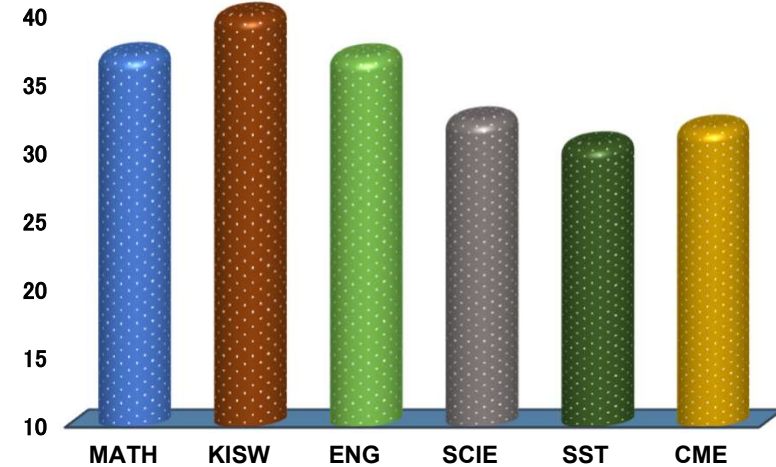

DERBAB

REGION: DAR ES SALAAM

SCHOOL AVERAGE

35.2

DISTRICT: UBUNGO

SUBJECT AND GRADE PERFORMANCE ANALYSIS

SUBJECT RANKING

KISWAHILI	42.2	84%	1
MATHEMATICS	37.1	74%	2
ENGLISH	37.0	74%	3
SCIENCE	32.4	65%	4
CIVIC AND MORAL EDUCATION	31.8	64%	5
SOCIAL STUDIES	30.6	61%	6

SUBJECT GRADE ANALYSIS

SUBJECT/GRADE	A	B	C	D	F
MATHEMATICS	6	12	3	1	0
KISWAHILI	16	6	0	0	0
ENGLISH	7	12	2	1	0
SCIENCE	5	6	9	2	0
SOCIAL STUDIES	3	8	9	2	0
CIVIC AND MORAL	1	13	8	0	0

OVERALL GRADE ANALYSIS

A	4	22	18%
B	14		64%
C	4		18%
D	0		0%
F	0		0%

CHART SUBJECT ANALYSIS

BOYS VS GIRLS PERFORMANCE

	SAT		SAT	22
	5		17	
	34%		35%	

REGISTERED	22	100%
SEATED	22	100%
ABSENTEES	0	0%
PASSED	22	100%
FAILED	0	0%