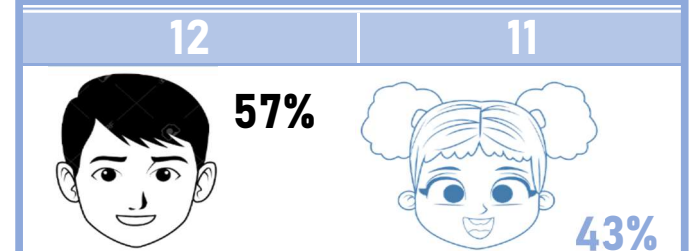

PASS % BY SEX