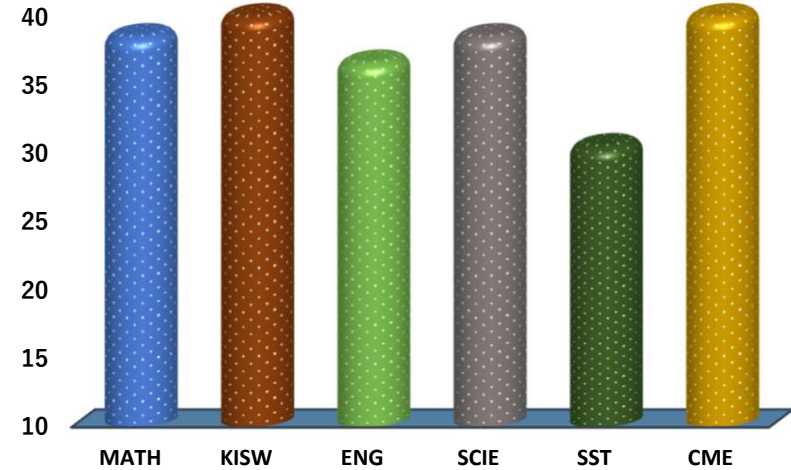

DIVINE

REGION: DAR ES SAALAAM

SCHOOL AVERAGE

38.2

DISTRICT: UBUNGO

SUBJECT AND GRADE PERFORMANCE ANALYSIS

SUBJECT RANKING

KISWAHILI	42.7	85%	1
CIVIC AND MORAL EDUCATION	42.4	85%	2
SCIENCE	38.6	77%	3
MATHEMATICS	38.5	77%	4
ENGLISH	36.6	73%	5
SOCIAL STUDIES	30.5	61%	6

SUBJECT GRADE ANALYSIS

SUBJECT/GRADE	A	B	C	D	E
MATHEMATICS	9	14	3	0	0
KISWAHILI	20	5	1	0	0
ENGLISH	7	15	4	0	0
SCIENCE	10	15	1	0	0
SOCIAL STUDIES	0	14	10	2	0
CIVIC AND MORAL	22	4	0	0	0

OVERALL GRADE ANALYSIS

Grade	Count	Total	Percentage
A	7	26	27%
B	19		73%
C	0		0%
D	0		0%
E	0		0%

CHART SUBJECT ANALYSIS

BOYS VS GIRLS PERFORMANCE

	SAT		SAT	26
	10		16	
	76%		77%	

REGISTERED	27	100%
SEATED	26	96%
ABSENTEES	1	4%
PASSED	26	96%
FAILED	0	0%