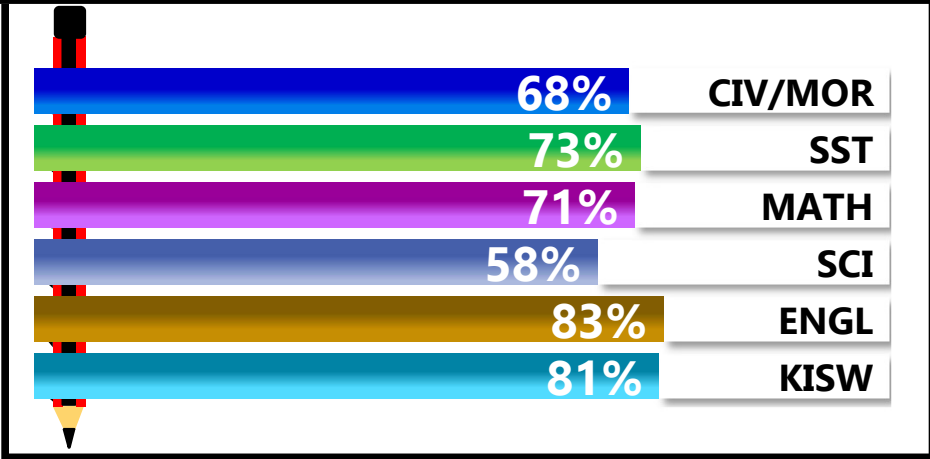

		<h1>ELIZABETH</h1>			
REGION: DAR ES SALAAM		SCHOOL AVERAGE	217.2	OVERALL GRADE	B
DISTRICT: KINONDONI				CATEGORY	BELOW 40

SUBJECT PERFORMANCE ANALYSIS

SUBJECT NAME	AVG	%	RNK
ENGLISH	41.7	83%	1
KISWAHILI	40.7	81%	2
SOCIAL STUDIES	36.4	73%	3
MATHEMATICS	35.3	71%	4
CIVIC & MORAL	34.2	68%	5
SCIENCE	28.9	58%	6
BOYS/GIRLS PASS RATE	STD	AVG	%
BOYS	14	0.47	47%
GIRLS	16	0.53	53%