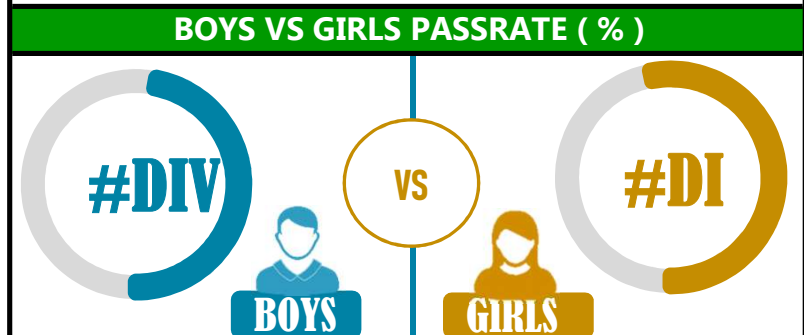

OVERALL GRADE ANALYSIS	NO.	SEATED	%
A	7	30	23%
B	21		70%
C	2		7%
D	0	0	0%
E	0		0%

OVERALL PERFORMANCE ANALYSIS		
REGISTERED	30	100%
SEATED	30	100%
ABSENTEES	0	0%
PASSED	30	100%
FAILED	0	0%