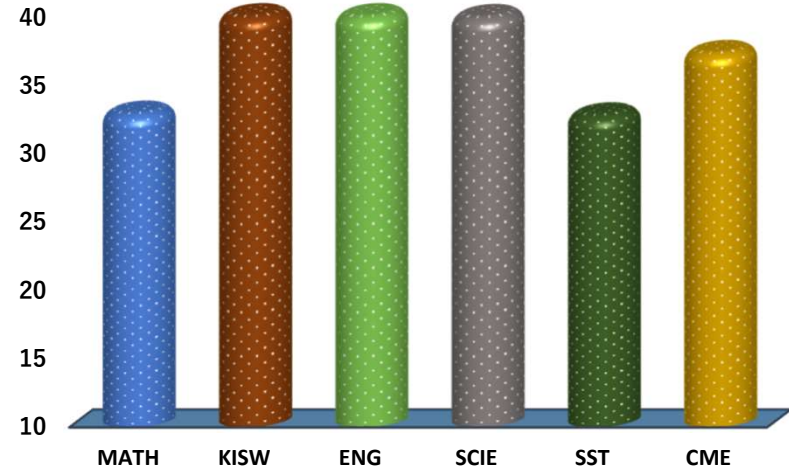

FEZA

REGION: DODOMA

SCHOOL AVERAGE

38.4

DISTRICT: DODOMA MC

SUBJECT AND GRADE PERFORMANCE ANALYSIS

SUBJECT RANKING

ENGLISH	45.5	91%	1
KISWAHILI	41.8	84%	2
SCIENCE	39.9	80%	3
CIVIC AND MORAL EDUCATION	37.3	75%	4
MATHEMATICS	32.9	66%	5
SOCIAL STUDIES	32.8	66%	6

SUBJECT GRADE ANALYSIS

SUBJECT/GRADE	A	B	C	D	E
MATHEMATICS	4	6	6	0	0
KISWAHILI	10	6	0	0	0
ENGLISH	13	3	0	0	0
SCIENCE	6	10	0	0	0
SOCIAL STUDIES	0	10	6	0	0
CIVIC AND MORAL	3	13	0	0	0

OVERALL GRADE ANALYSIS

A	6	16	38%
B	10		63%
C	0		0%
D	0		0%
E	0		0%

CHART SUBJECT ANALYSIS

BOYS VS GIRLS PERFORMANCE