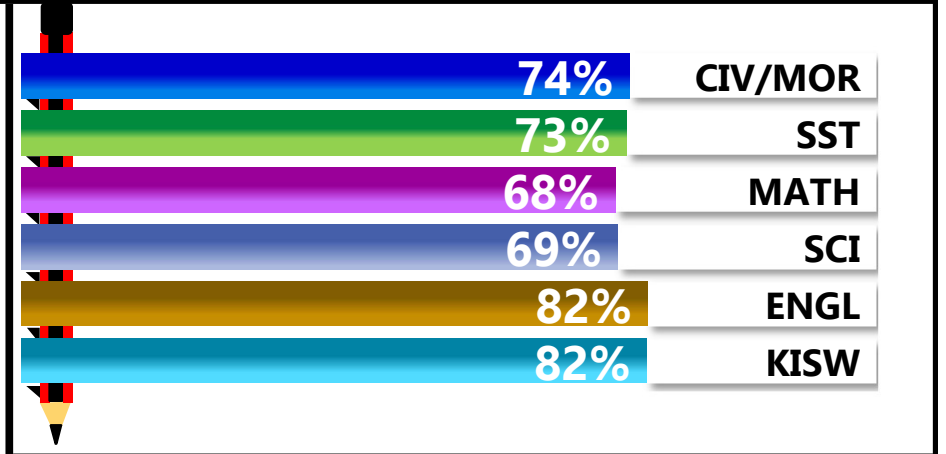

FEZA				
REGION: DODOMA		SCHOOL AVERAGE	224.2	OVERALL GRADE		
DISTRICT: DODOMA DC				CATEGORY		B
BELOW 40						

SUBJECT PERFORMANCE ANALYSIS

SUBJECT NAME	AVG	%	RNK
ENGLISH	41.2	82%	1
KISWAHILI	40.9	82%	2
CIVIC & MORAL	37.0	74%	3
SOCIAL STUDIES	36.4	73%	4
SCIENCE	34.6	69%	5
MATHEMATICS	34.1	68%	6
BOYS/GIRLS PASS RATE	STD	AVG	%
BOYS	9	0.52	52%
GIRLS	8	0.48	48%

GRADE ANALYSIS SUMMARY					
SUBJECT NAME/GRADE	A	B	C	D	E
MATHEMATICS	6	4	5	2	0
KISWAHILI	9	8	0	0	0
ENGLISH	10	6	1	0	0
SCIENCE	5	7	5	0	0
SOCIAL STUDIES	4	11	2	0	0
CIVIC AND MORAL	4	9	3	0	0