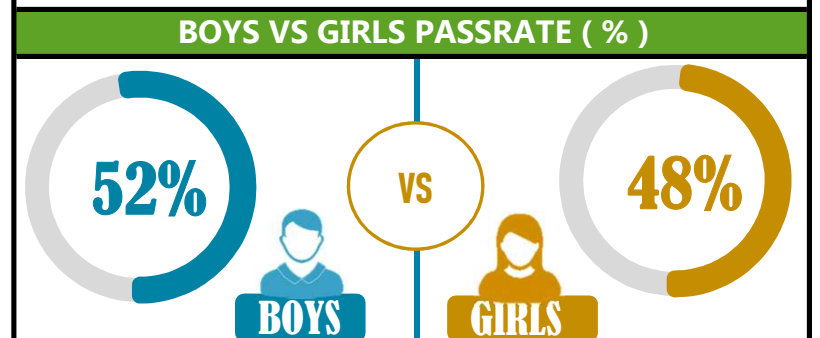

OVERALL GRADE ANALYSIS	NO.	SEATED	%
A	5	17	29%
B	11		65%
C	1		6%
D	0	0	0%
E	0		0%

OVERALL PERFORMANCE ANALYSIS

REGISTERED	17	100%
SEATED	17	100%
ABSENTEES	0	0%
PASSED	17	100%
FAILED	0	0%