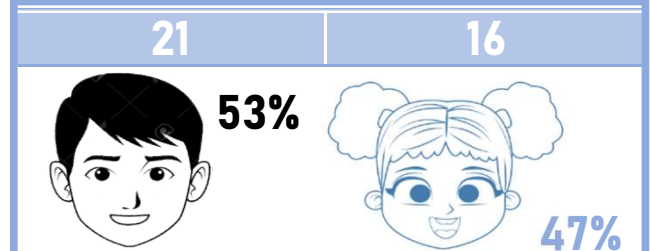

REGION: DAR ES SALAAM

FR. JACQUES

DISTRICT: KINONDONI

SCHOOL INDIVIDUAL PERFORMANCE ANALYSIS

SCHOOL AVERAGE

27.5

CATEGORY

BELOW 40

GRADE

C

GRADE/MARKS

GRADE ANALYSIS VS PERCENTAGE

	MATH		KISW		ENG		SCI		SST		CME	
A [41 - 50]	10	27%	7	19%	1	3%	4	11%	3	8%	1	3%
B [31 - 40]	10	27%	15	41%	5	14%	11	30%	12	32%	1	3%
C [21 - 30]	11	30%	10	27%	21	57%	15	41%	16	43%	10	27%
D [11 - 20]	5	14%	4	11%	8	22%	7	19%	5	14%	16	43%
F [01 - 10]	1	3%	1	3%	2	5%	0	0%	1	3%	9	24%

SUBJECT RANKING

MATHEMATICS	32.8	66%	1
KISWAHILI	32.7	65%	2
SOCIAL STUDIES	28.7	57%	3
SCIENCE	28.5	57%	4
ENGLISH	24.3	49%	5
CIVIC AND MORAL EDUCATION	17.9	36%	6

OVERALL GRADE ANALYSIS

GRADES	BOYS	GIRLS	TOTAL	PASS%
A [41 - 50]	1	1	2	5%
B [31 - 40]	4	7	11	30%
C [21 - 30]	9	7	16	43%
D [11 - 20]	7	1	8	22%
F [01 - 10]	0	0	0	0%

SAT	37	100%
ABSENTEES	0	0%
PASSED	29	78%
FAILED	8	22%

PASS % BY SEX