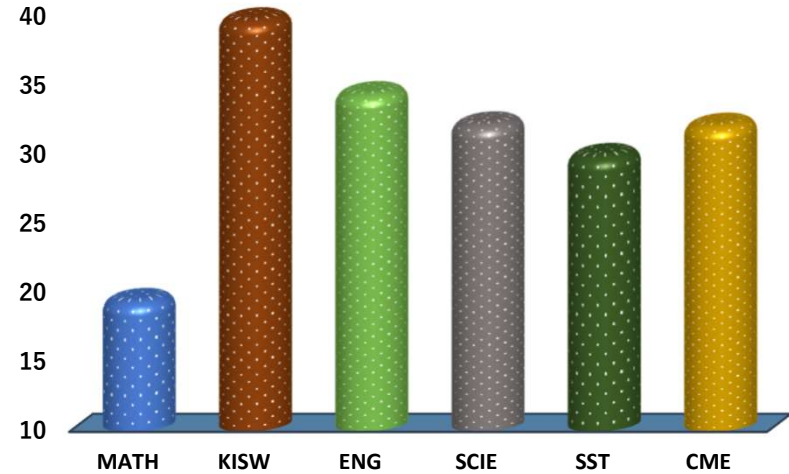

GILGAL

REGION: NJOMBE

SCHOOL AVERAGE

31.2

DISTRICT: NJOMBE

SUBJECT AND GRADE PERFORMANCE ANALYSIS

SUBJECT RANKING

KISWAHILI	39.6	79%	1
ENGLISH	34.3	69%	2
SCIENCE	32.1	64%	3
CIVIC AND MORAL EDUCATION	32.0	64%	4
SOCIAL STUDIES	29.8	60%	5
MATHEMATICS	19.4	39%	6

SUBJECT GRADE ANALYSIS

SUBJECT/GRADE	A	B	C	D	E
MATHEMATICS	1	4	3	10	4
KISWAHILI	10	11	1	0	0
ENGLISH	2	15	5	0	0
SCIENCE	4	9	7	2	0
SOCIAL STUDIES	2	7	12	1	0
CIVIC AND MORAL	1	13	7	1	0

OVERALL GRADE ANALYSIS

Grade	Count	Total	Percentage
A	2	22	9%
B	10		45%
C	10		45%
D	0		0%
E	0		0%

CHART SUBJECT ANALYSIS

BOYS VS GIRLS PERFORMANCE

	SAT		SAT	22
	10		12	
	63%		62%	

Category	Count	Percentage
REGISTERED	22	100%
SEATED	22	100%
ABSENTEES	0	0%
PASSED	22	100%
FAILED	0	0%