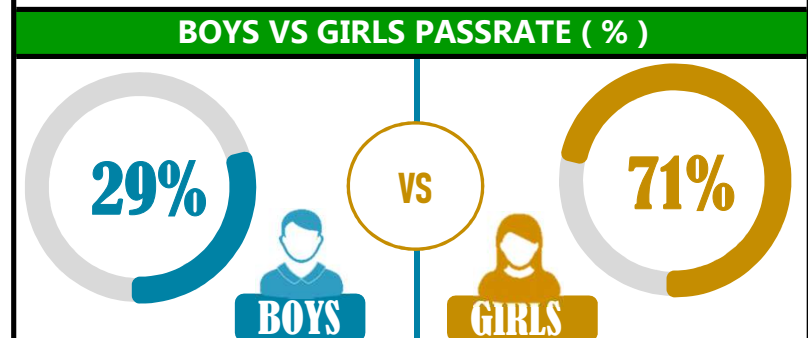

GRADE ANALYSIS SUMMARY					
SUBJECT NAME/GRADE	A	B	C	D	E
MATHEMATICS	1	4	1	1	0
KISWAHILI	6	1	0	0	0
ENGLISH	6	1	0	0	0
SCIENCE	0	1	5	1	0
SOCIAL STUDIES	0	3	3	0	1
CIVIC AND MORAL	0	3	2	1	0

OVERALL GRADE ANALYSIS	NO.	SEATED	%
A	0	7	0%
B	6		86%
C	1		14%
D	0	0	0%
E	0		0%