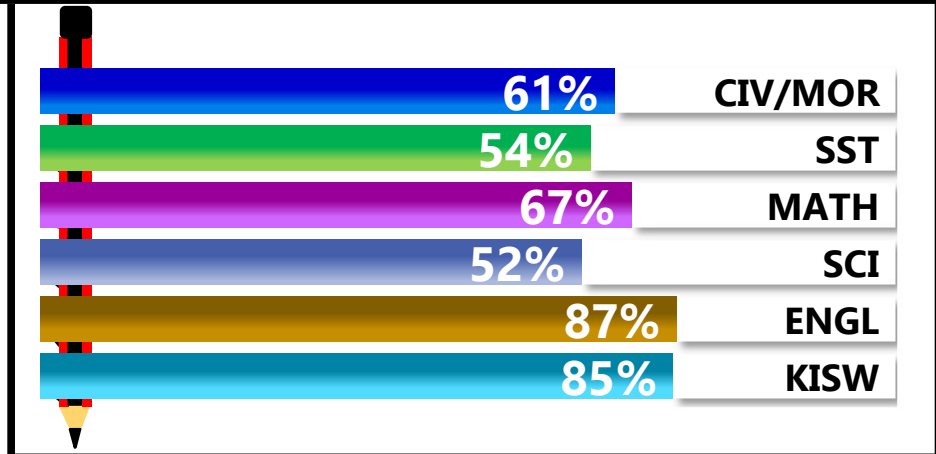

GRADE ANALYSIS SUMMARY					
SUBJECT NAME/GRADE	A	B	C	D	E
MATHEMATICS	1	4	1	1	0
KISWAHILI	6	1	0	0	0
ENGLISH	6	1	0	0	0
SCIENCE	0	1	5	1	0
SOCIAL STUDIES	0	3	3	0	1
CIVIC AND MORAL	0	3	2	1	0

OVERALL GRADE ANALYSIS	NO.	SEATED	%
A	0	7	0%
B	6		86%
C	1		14%
D	0	0	0%
E	0		0%