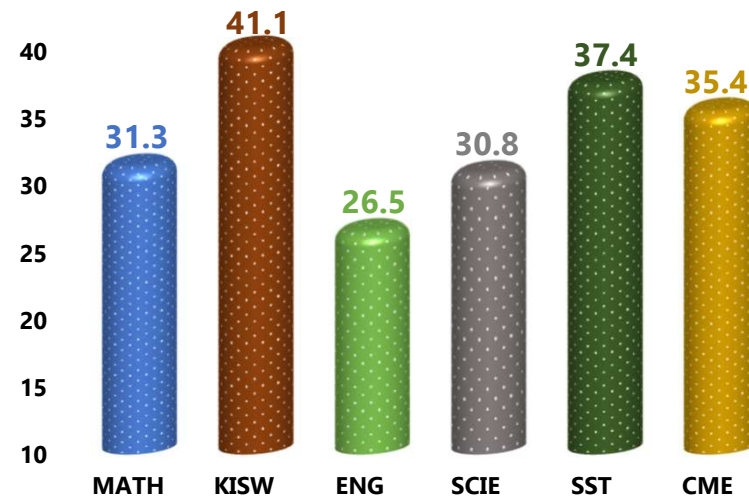

GOF

REGION: DAR ES SALAAM

SCHOOL AVERAGE

33.8

DISTRICT: ILALA

SUBJECT AND GRADE PERFORMANCE ANALYSIS

SUBJECT RANKING

KISWAHILI	41.1	82%	1
SOCIAL STUDIES	37.4	75%	2
CIVIC AND MORAL EDUCATION	35.4	71%	3
MATHEMATICS	31.3	63%	4
SCIENCE	30.8	62%	5
ENGLISH	26.5	53%	6

SUBJECT GRADE ANALYSIS

SUBJECT/GRADE	A	B	C	D	E
MATHEMATICS	2	6	4	2	0
KISWAHILI	7	6	1	0	0
ENGLISH	0	5	7	2	0
SCIENCE	0	9	3	2	0
SOCIAL STUDIES	5	7	0	2	0
CIVIC AND MORAL	1	11	2	0	0

OVERALL GRADE ANALYSIS

Grade	Count	Total	Percentage
A	0	14	0%
B	12		86%
C	2		14%
D	0		0%
E	0		0%

CHART SUBJECT ANALYSIS

BOYS VS GIRLS PERFORMANCE

Gender	SAT	Count
Boys	1	14
	7%	
Girls	13	14
	93%	

Category	Count	Percentage
REGISTERED	14	100%
SEATED	14	100%
ABSENTEES	0	0%
PASSED	14	100%
FAILED	0	0%