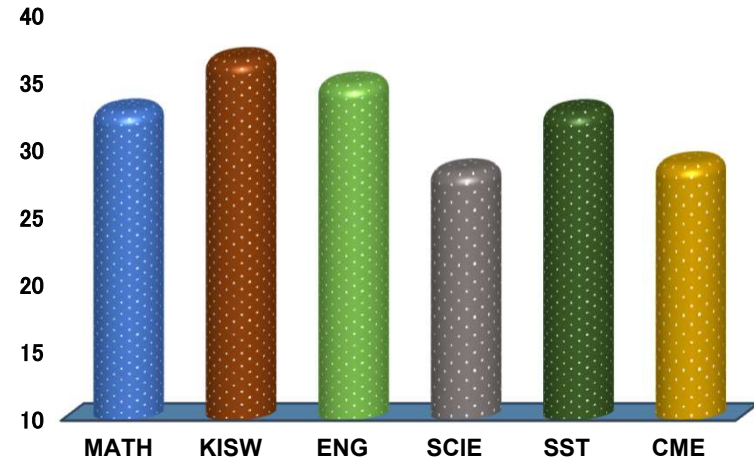

GOF

REGION: DAR ES SALAAM

SCHOOL AVERAGE

32.4

DISTRICT: ILALA DC

SUBJECT AND GRADE PERFORMANCE ANALYSIS

SUBJECT RANKING

KISWAHILI	36.6	73%	1
ENGLISH	34.8	70%	2
MATHEMATICS	32.8	66%	3
SOCIAL STUDIES	32.8	66%	4
CIVIC AND MORAL EDUCATION	28.9	58%	5
SCIENCE	28.4	57%	6

SUBJECT GRADE ANALYSIS

SUBJECT/GRADE	A	B	C	D	F
MATHEMATICS	3	8	7	0	1
KISWAHILI	5	12	1	1	0
ENGLISH	8	4	6	0	0
SCIENCE	1	4	12	2	0
SOCIAL STUDIES	3	8	7	1	0
CIVIC AND MORAL	1	7	9	2	0

OVERALL GRADE ANALYSIS

Grade	Count	Total	Percentage
A	1	19	1%
B	12		15%
C	5		6%
D	1		1%
F	0		0%

CHART SUBJECT ANALYSIS

BOYS VS GIRLS PERFORMANCE

	SAT		SAT	19
	10		9	
33%		32%		

REGISTERED	19	100%
SEATED	19	100%
ABSENTEES	0	0%
PASSED	18	95%
FAILED	1	5%