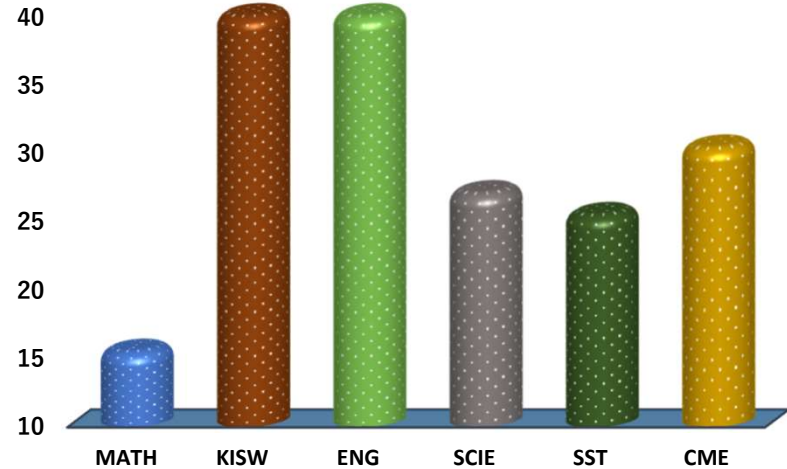

GOF

REGION: DAR ES SALAAM

SCHOOL AVERAGE

30.0

DISTRICT: KINONDONI

SUBJECT AND GRADE PERFORMANCE ANALYSIS

SUBJECT RANKING

ENGLISH	41.9	84%	1
KISWAHILI	40.0	80%	2
CIVIC AND MORAL EDUCATION	30.4	61%	3
SCIENCE	27.1	54%	4
SOCIAL STUDIES	25.5	51%	5
MATHEMATICS	15.5	31%	6

SUBJECT GRADE ANALYSIS

SUBJECT/GRADE	A	B	C	D	E
MATHEMATICS	0	0	5	5	5
KISWAHILI	9	6	0	0	0
ENGLISH	12	2	1	0	0
SCIENCE	0	4	9	2	0
SOCIAL STUDIES	0	3	9	3	0
CIVIC AND MORAL	0	7	7	1	0

OVERALL GRADE ANALYSIS

A	0	15	0%
B	7		47%
C	7		47%
D	1		7%
E	0		0%

CHART SUBJECT ANALYSIS

BOYS VS GIRLS PERFORMANCE

	SAT		SAT	15
	6		9	
	33%		28%	

REGISTERED	15	100%
SEATED	15	100%
ABSENTEES	0	0%
PASSED	14	93%
FAILED	1	7%