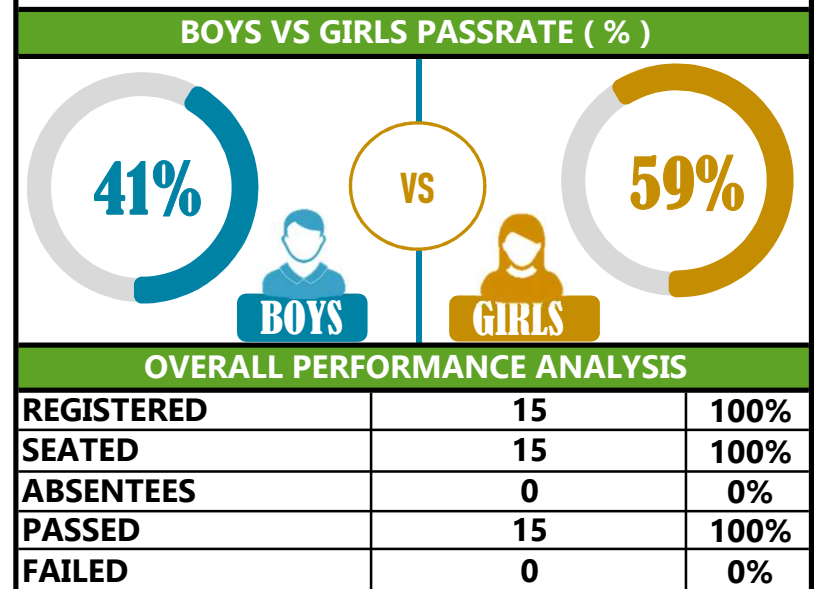

		<h1>GOF</h1>			
<b>REGION: DAR ES SALAAM</b>		<b>SCHOOL AVERAGE</b>	<b>161.2</b>	<b>OVERALL GRADE</b>	
<b>DISTRICT: ILALA</b>				<b>C</b>	
				<b>CATEGORY</b>	
				<b>BELOW 40</b>	

## SUBJECT PERFORMANCE ANALYSIS

SUBJECT NAME	AVG	%	RNK
KISWAHILI	38.1	76%	1
SCIENCE	27.4	55%	2
ENGLISH	27.2	54%	3
SOCIAL STUDIES	27.0	54%	4
CIVIC & MORAL	23.5	47%	5
MATHEMATICS	18.2	36%	6
BOYS/GIRLS PASS RATE	STD	AVG	%
BOYS	6	0.41	41%
GIRLS	9	0.59	59%

GRADE ANALYSIS SUMMARY					
SUBJECT NAME/GRADE	A	B	C	D	E
MATHEMATICS	1	0	3	9	2
KISWAHILI	7	7	1	0	0
ENGLISH	0	3	9	3	0
SCIENCE	0	1	14	0	0
SOCIAL STUDIES	0	5	9	1	0
CIVIC AND MORAL	0	1	10	3	0
OVERALL GRADE ANALYSIS	NO.	SEATED	%		
A	0	15	0%		
B	3		20%		
C	12		80%		
D	0	0	0%		
E	0		0%		