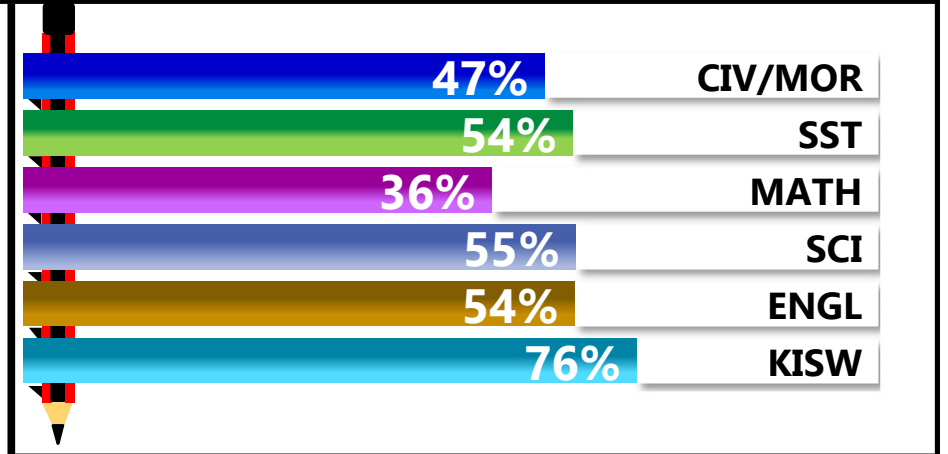

		<h1>GOF</h1>			
<b>REGION: DAR ES SALAAM</b>		<b>SCHOOL AVERAGE</b>	<b>161.2</b>	<b>OVERALL GRADE</b>	
<b>DISTRICT: ILALA</b>				<b>C</b>	
				<b>CATEGORY</b>	
				<b>BELOW 40</b>	

## SUBJECT PERFORMANCE ANALYSIS

SUBJECT NAME	AVG	%	RNK
KISWAHILI	38.1	76%	1
SCIENCE	27.4	55%	2
ENGLISH	27.2	54%	3
SOCIAL STUDIES	27.0	54%	4
CIVIC & MORAL	23.5	47%	5
MATHEMATICS	18.2	36%	6
BOYS/GIRLS PASS RATE	STD	AVG	%
BOYS	6	0.41	41%
GIRLS	9	0.59	59%