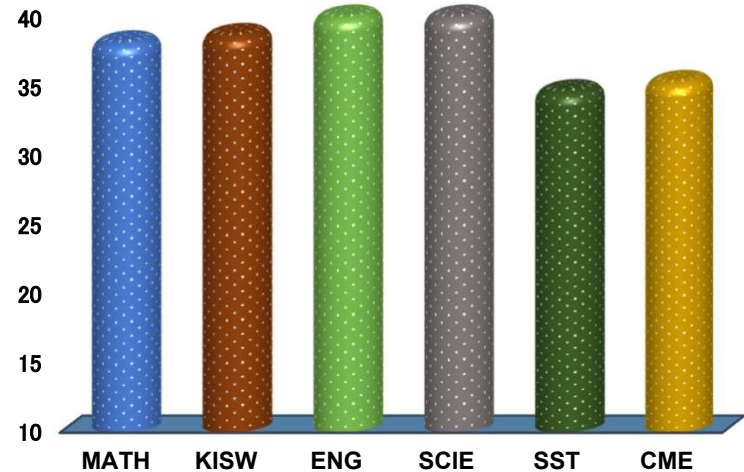

GOODWILL

REGION: MBEYA

SCHOOL AVERAGE

38.0

DISTRICT: MBEYA

SUBJECT AND GRADE PERFORMANCE ANALYSIS

SUBJECT RANKING

ENGLISH	40.9	82%	1
SCIENCE	40.6	81%	2
KISWAHILI	38.7	77%	3
MATHEMATICS	38.1	76%	4
CIVIC AND MORAL EDUCATION	35.3	71%	5
SOCIAL STUDIES	34.6	69%	6

SUBJECT GRADE ANALYSIS

SUBJECT/GRADE	A	B	C	D	F
MATHEMATICS	7	5	3	0	0
KISWAHILI	8	6	1	0	0
ENGLISH	9	5	1	0	0
SCIENCE	10	5	2	0	0
SOCIAL STUDIES	4	5	3	1	0
CIVIC AND MORAL	3	5	5	0	0

OVERALL GRADE ANALYSIS

A	6	15	7%
B	7		9%
C	2		2%
D	0		0%
F	0		0%

CHART SUBJECT ANALYSIS

BOYS VS GIRLS PERFORMANCE

	SAT		SAT	TOTAL
	6		9	15
39%		38%		

SEATED	15	100%
ABSENTEES	0	0%
PASSED	15	100%
FAILED	0	0%