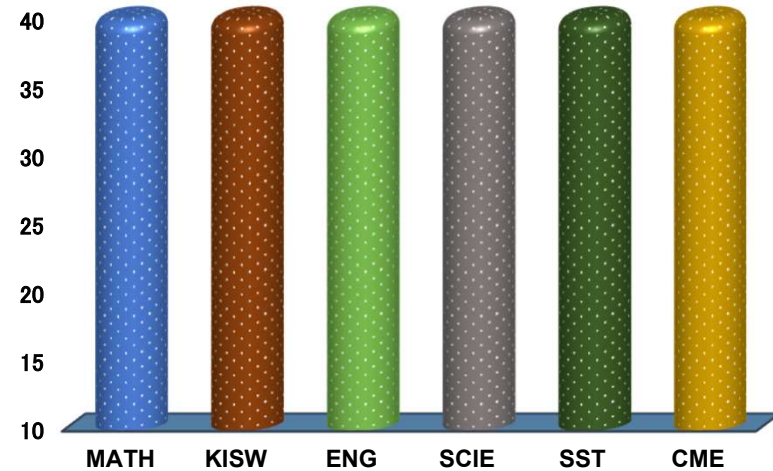

GREENLAND

REGION: IRINGA

SCHOOL AVERAGE

47.7

DISTRICT: MUFINDI

SUBJECT AND GRADE PERFORMANCE ANALYSIS

SUBJECT RANKING

SCIENCE	48.6	97%	1
SOCIAL STUDIES	48.3	97%	2
KISWAHILI	48.2	96%	3
MATHEMATICS	48.0	96%	4
ENGLISH	47.4	95%	5
CIVIC AND MORAL EDUCATION	45.8	92%	6

SUBJECT GRADE ANALYSIS

SUBJECT/GRADE	A	B	C	D	F
MATHEMATICS	24	1	0	0	0
KISWAHILI	25	0	0	0	0
ENGLISH	24	1	0	0	0
SCIENCE	25	0	0	0	0
SOCIAL STUDIES	25	0	0	0	0
CIVIC AND MORAL	22	3	0	0	0

OVERALL GRADE ANALYSIS

A	25	25	100%
B	0		0%
C	0		0%
D	0		0%
F	0		0%

CHART SUBJECT ANALYSIS

BOYS VS GIRLS PERFORMANCE

	SAT		SAT	25
	9		16	
	47%		48%	

REGISTERED	25	100%
SEATED	25	100%
ABSENTEES	0	0%
PASSED	25	100%
FAILED	0	0%