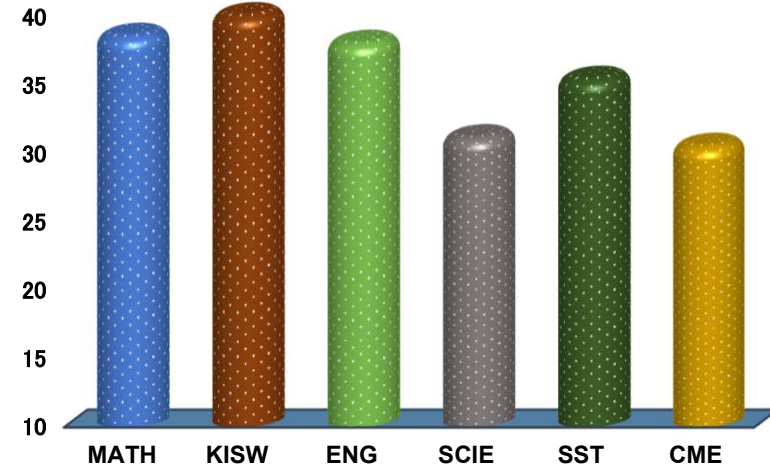

GREENLIGHT

REGION: MWANZA

SCHOOL AVERAGE

35.7

DISTRICT: ILEMELA

SUBJECT AND GRADE PERFORMANCE ANALYSIS

SUBJECT RANKING

KISWAHILI	40.6	81%	1
MATHEMATICS	38.5	77%	2
ENGLISH	38.0	76%	3
SOCIAL STUDIES	35.4	71%	4
SCIENCE	31.1	62%	5
CIVIC AND MORAL EDUCATION	30.5	61%	6

SUBJECT GRADE ANALYSIS

SUBJECT/GRADE	A	B	C	D	F
MATHEMATICS	8	5	3	0	0
KISWAHILI	9	6	1	0	0
ENGLISH	6	8	1	1	0
SCIENCE	0	10	4	2	0
SOCIAL STUDIES	3	9	2	2	0
CIVIC AND MORAL	2	6	5	3	0

OVERALL GRADE ANALYSIS

Grade	Count	Total	Percentage
A	3	16	4%
B	9		11%
C	4		5%
D	0		0%
F	0		0%

CHART SUBJECT ANALYSIS

BOYS VS GIRLS PERFORMANCE

	SAT		SAT	16
	9		7	
	36%		36%	

Category	Count	Percentage
REGISTERED	16	100%
SEATED	16	100%
ABSENTEES	0	0%
PASSED	16	100%
FAILED	0	0%