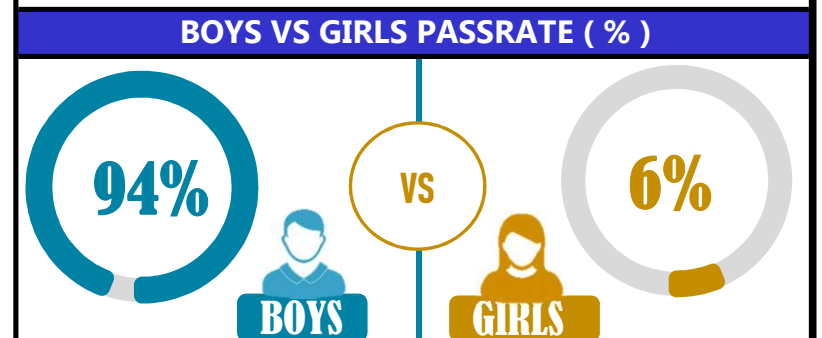

OVERALL PERFORMANCE ANALYSIS		
REGISTERED	12	100%
SEATED	12	100%
ABSENTEES	0	0%
PASSED	11	92%
FAILED	1	8%