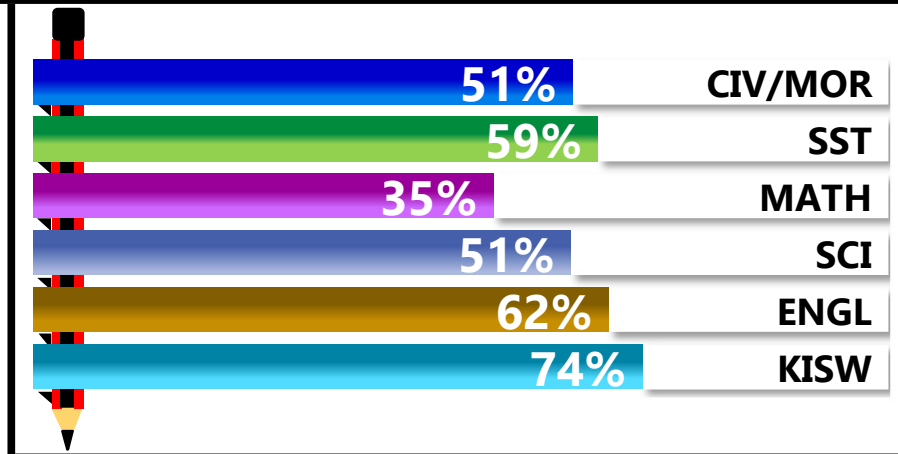

		<h1>GREENLIGHT</h1>			
REGION: MWANZA		SCHOOL AVERAGE	165.9	OVERALL GRADE	C
DISTRICT: MWANZA				CATEGORY	BELOW 40

SUBJECT PERFORMANCE ANALYSIS

SUBJECT NAME	AVG	%	RNK
KISWAHILI	37.2	74%	1
ENGLISH	30.9	62%	2
SOCIAL STUDIES	29.3	59%	3
CIVIC & MORAL	25.7	51%	4
SCIENCE	25.4	51%	5
MATHEMATICS	17.5	35%	6
BOYS/GIRLS PASS RATE			
	STD	AVG	%
BOYS	11	0.94	94%
GIRLS	1	0.06	6%

GRADE ANALYSIS SUMMARY					
SUBJECT NAME/GRADE	A	B	C	D	E
MATHEMATICS	0	1	2	6	3
KISWAHILI	2	9	1	0	0
ENGLISH	1	6	4	1	0
SCIENCE	0	2	8	2	0
SOCIAL STUDIES	0	5	6	1	0
CIVIC AND MORAL	0	0	9	2	0
OVERALL GRADE ANALYSIS					
	NO.	SEATED	%		
A	0	11	0%		
B	3		27%		
C	8		73%		
D	1	1	9%		
E	0		0%		